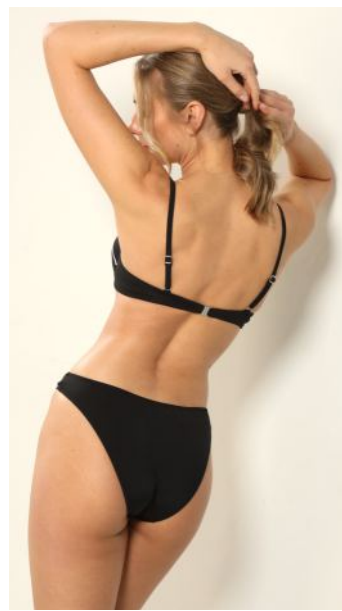

NU

FU

TAORMINA ESSENCE

PRELUDE
MILANO