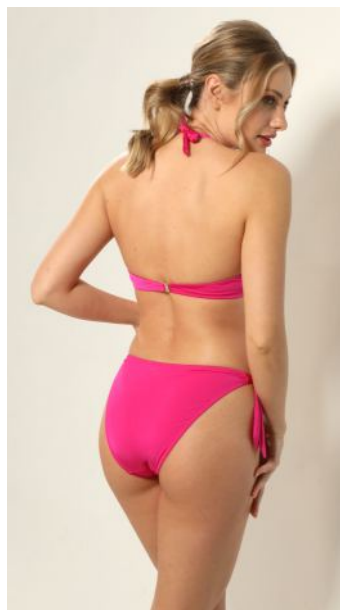

FYD120u
Adjustable slip S-XL