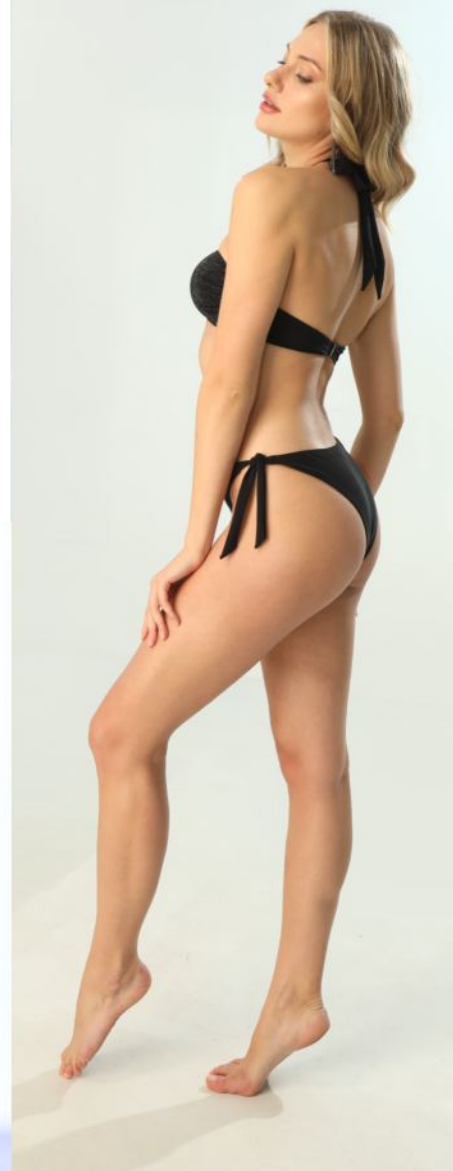

PRELUDE

MILANO