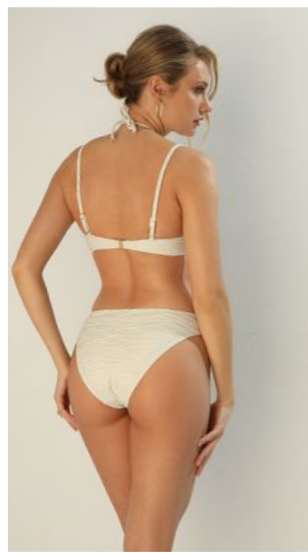

FYD130
Slip S-XL