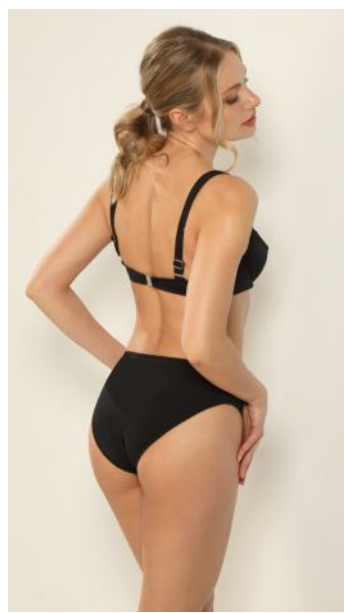

NU

FU

PRELUDE
MILANO

TAORMINA ESSENCE