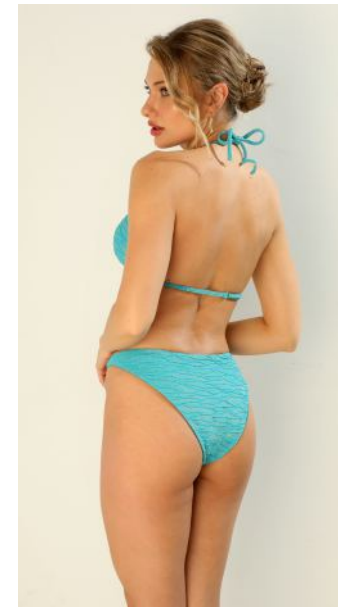

PRELUDE
MILANO

FY133
One piece,
detachable cups S-XL

DEEVA

FYS129
Triangle, removable cups S-XL

FYD129
Slip S-XL

SM

TM