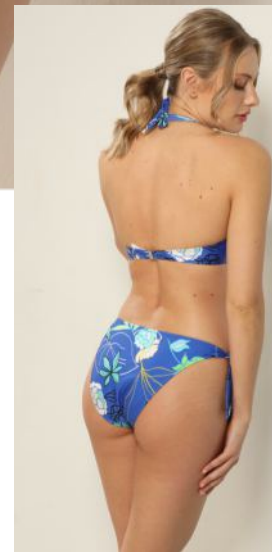

# FLOWERS OF SICILY

**FYS121i**  
Balconette, mousse cups S-XLBC

**FYD121i**  
Slip S-XL

**PRELUDE**  
MILANO

**FY117i**  
One piece, detachable cups S-XL

**FYS120i**  
Bra, mousse cups S-XLBC

**FYD120i**  
Adjustable slip S-XL