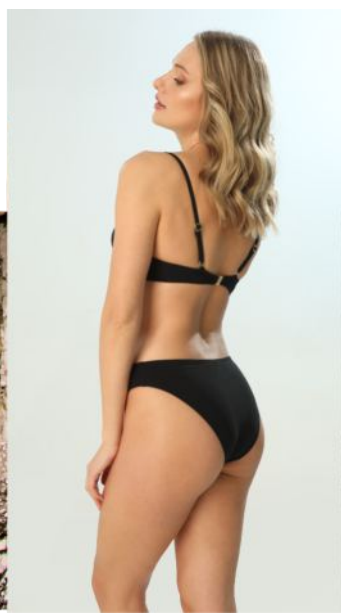

# SIRACUSA

**FYS126u**  
Balconette, mousse cups S-XLBCDE

**FYD126u**  
Slip S-XL

**FYD126Bu**  
Brazilian S-XL

**FY123u**  
One piece, inserted cups M-XXLBCD