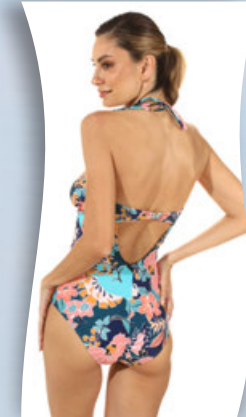

FL 146

Tankini,
mousse cups, slip
M-XXL
Tankini,
coppa mousse, slip
44-50

PUNTA CANA

LILLY

FL 151

One piece, non padded S-XL. Intero, non imbottito 42-48

FL 148

Bra, built in soft cups, slip M-XLBCD. Reggiseno, coppa costruita, slip 44-48BCD