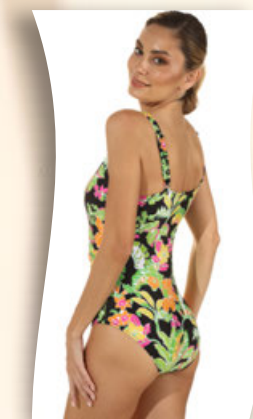

FL 150

One piece, mousse cups
S-XXL
Intero, coppa mousse
42-50

TARIFA

FL 154

Triangle,
non padded, slip
S-XLBC
Triangolo,
non imbottito, slip
42-48BC

◆ LILLY

FL 155

One piece,
mousse cups
S-XXLB, S-XLC
Intero,
coppa mousse
42-50B, 42-48C