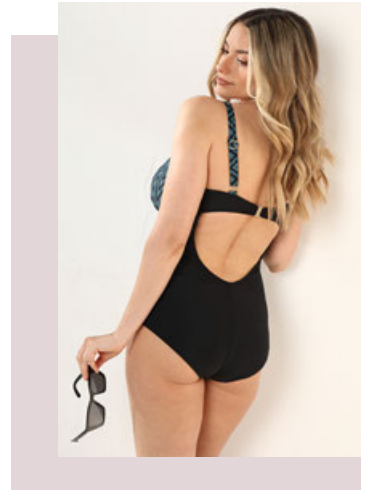

FJ76

Triangle, removable cups, slip
L-2XLBC, M-2XLDE

FJS76

Triangle, removable cups,
L-2XLBC, M-2XLDE

FJD76

Slip, M-2XL

VALERY

FJ77

Bra, mousse cups, highwaist slip,
S-2XLCD, S-XLEF

FJS77

Bra, mousse cups,
S-2XLCD, S-XLEF

FJD77

Highwaist slip, S-2XL

FJ78

One piece, inserted pads
L-2XLBC, M-2XLDE

FJ102I