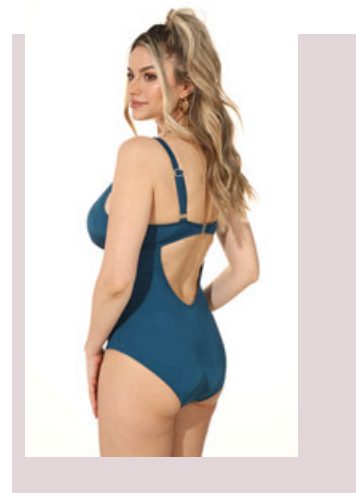

Bra, mousse cups, M-2XLD, M-XLEF

FJD100U

Highwaist slip, M-2XL

FJ102U

One piece, inserted pads, L-2XLBC, M-2XLDE

BU

FJ101U

Balconette, mousse cups, slip M-2XLD, S-XLEFG