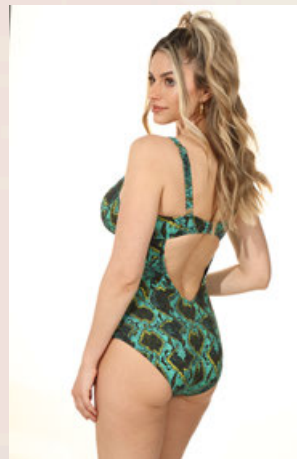

FJ102I

One piece, inserted pads,
L-2XLBC, M-2XLDE

Joliform

2 0 2 5

JUNGLE FEVER

FJ100I

Bra, mousse cups,
highwaist slip,
M-2XLD, M-XLEF

FJS100I
Bra, mousse cups,
M-2XLD, M-XLEF

FJD100I
Highwaist slip, M-2XL

FJ101I

Balconette, mousse cups, slip
M-2XLD, S-XLEFG

FJS101I
Balconette, mousse cups, slip
M-2XLD, S-XLEFG

FJD101I
Slip, S-2XL