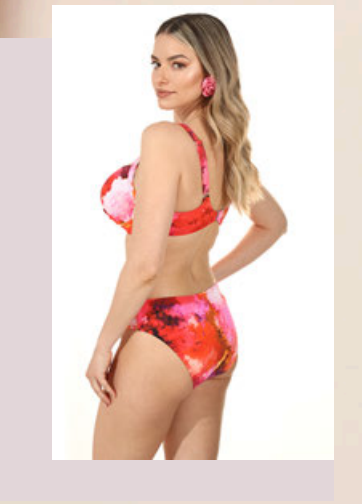

FJS88
Bra, mousse cups,
S-2XLCD, S-XLEF