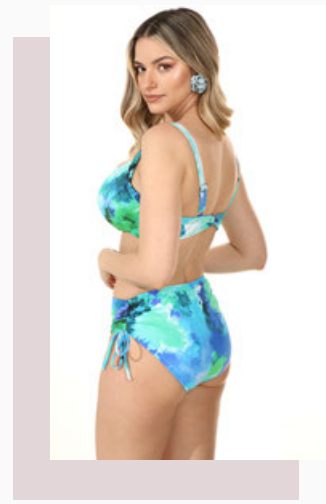

Joliform
2 0 2 5

CLOUD NO. 9

FJ89
One piece, inserted pads,
L-2XLBC, M-2XLDE

FJ90
Underwired bra,
adjustable slip,
L-2XLBC, M-XLDE, S-XLF

FJS90
Underwired bra,
L-2XLBC, M-XLDE, S-XLF

FJD90
Adjustable slip, S-2XL

FQR2
Kaftan, one size

FJ88
Bra, mousse cups, slip,
S-2XLCD, S-XLEF

FJS88
Bra, mousse cups,
S-2XLCD, S-XLEF

FJD88
Slip, S-2XL

HOT LINES

FJ93

Tankini, inserted pads, slip
L-2XLBC, M-2XLD, M-XLE

FJS93