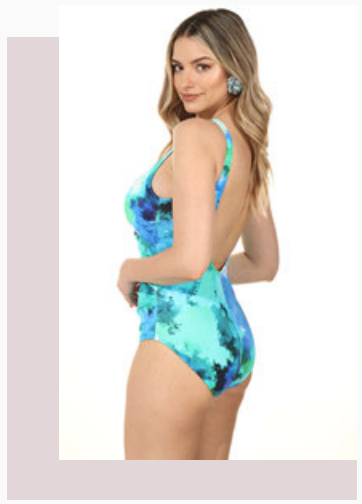

Joliform
2 0 2 5

CLOUD NO. 9

FJ89
One piece, inserted pads,
L-2XLBC, M-2XLDE

FJ90
Underwired bra,
adjustable slip,
L-2XLBC, M-XLDE, S-XLF

FJS90
Underwired bra,
L-2XLBC, M-XLDE, S-XLF

FJD90
Adjustable slip, S-2XL