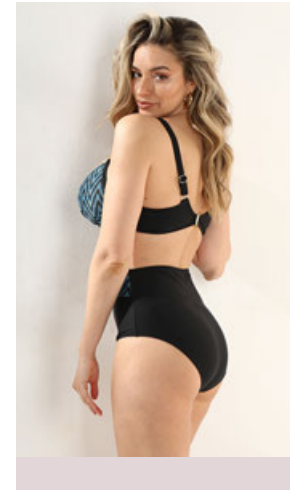

Bra, built in soft cups, slip,
L-XLBC, M-XLDE, S-XLFG

FJS97

Bra, built in soft cups,
L-XLBC, M-XLDE, S-XLFG

FJD97

Slip, S-XL

FJ98

One piece, inserted pads
L-2XLBC, M-2XLDE

VALERY

FJ76

Triangle, removable cups, slip
L-2XLBC, M-2XLDE

FJS76

Triangle, removable cups,
L-2XLBC, M-2XLDE

FJD76

Slip, M-2XL

VALERY

FJ77

Bra, mousse cups, highwaist slip,
S-2XLCD, S-XLEF

FJS77

Bra, mousse cups,
S-2XLCD, S-XLEF

FJD77

Highwaist slip, S-2XL

FJ78

One piece, inserted pads
L-2XLBC, M-2XLDE

FJ102I