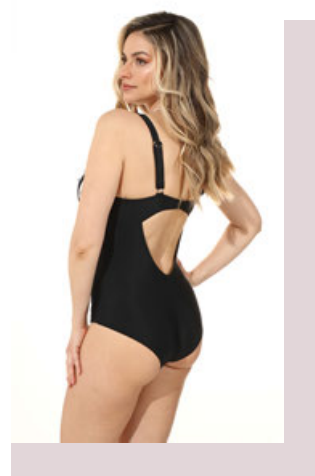

FJ105

One piece, mousse cups, L-2XLBC, M-2XLD, S-XLEF

-  BI
-  NI

RIVIERA

FJ107I

Balconette, mousse cups, adjustable slip, M-2XLCD, S-XLEF

FJS107I

Balconette, mousse cups, M-2XLCD, S-XLEF

FJD107I

Adjustable slip, S-2XL

FJ108I

One piece, underwire, non padded L-3XLB, M-2XLCD, S-XLEF

NI

Joliform

2 0 2 5

RIVIERA

BU

NU

WU

FJ108U

One piece, underwire, non padded L-3XLB, M-2XLCD, S-XLEF

Joliform

2 0 2 5

RIVIERA