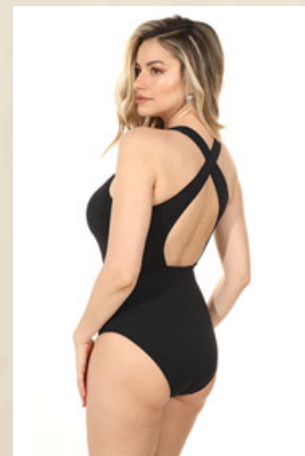

CLASSIC FAB

- FJD3I.....pg.27
- FJD3U.....pg.26
- FJD4I.....pg.26
- FJD4U.....pg.26
- FJD5I.....pg.26
- FJD5U.....pg.27
- FJS3I.....pg.26
- FJS3U.....pg.26
- FJS4I.....pg.26
- FJS4U.....pg.26
- FJS5I.....pg.27
- FJS5U.....pg.27
- FJ6I.....pg.28
- FJ6U.....pg.28
- FJ79I.....pg.26
- FJ113.....pg.32

CLOUD NO. 9

- FJ88.....pg.3
- FJ89.....pg.2
- FJ90.....pg.2
- FJD88.....pg.3
- FJD90.....pg.2
- FJS88.....pg.3
- FJS90.....pg.2

HOT LINES

- FJ91.....pg.26
- FJ92.....pg.27
- FJ93.....pg.26
- FJD92.....pg.27
- FJD93.....pg.26
- FJS92.....pg.27
- FJS93.....pg.26

CARMEN

- FJ94.....pg.7
- FJ95.....pg.7
- FJ96.....pg.6
- FJD94.....pg.7
- FJD95.....pg.7
- FJS94.....pg.7
- FJS95.....pg.7

DIANA

- FJ97.....pg.8
- FJ98.....pg.9
- FJ99.....pg.8
- FJD97.....pg.8
- FJD99.....pg.8
- FJS97.....pg.8
- FJS99.....pg.8

VALERY

- FJ76.....pg.10
- FJ77.....pg.11
- FJ78.....pg.11
- FJD76.....pg.10
- FJD77.....pg.11
- FJS76.....pg.10
- FJS77.....pg.11

BLUE LAGOON

- FJ100U.....pg.14
- FJ101U.....pg.15
- FJ102U.....pg.14
- FJD100U.....pg.14
- FJD101U.....pg.15
- FJS100U.....pg.15
- FJS101U.....pg.13

JUNGLE FEVER

- FJ100I.....pg.13
- FJ101I.....pg.13
- FJ102I.....pg.12
- FJD100I.....pg.13
- FJD101I.....pg.13
- FJS100I.....pg.13
- FJS101I.....pg.13

OCEAN FLOWERS

- FJ103.....pg.17
- FJ104.....pg.16
- FJ105.....pg.17
- FJD103.....pg.17
- FJD104.....pg.16
- FJS103.....pg.17
- FJS104.....pg.16

RIVIERA

- FJ106I.....pg.22
- FJ107I.....pg.18
- FJ108I.....pg.18
- FJ109I.....pg.22
- FJD106I.....pg.22
- FJD107I.....pg.18
- FJS106I.....pg.22
- FJS107I.....pg.18

- FJ106U.....pg.20
- FJ107U.....pg.21
- FJ108U.....pg.19
- FJD106U.....pg.20
- FJD107U.....pg.21
- FJS106U.....pg.20
- FJS107U.....pg.21

SUMMER SUN

- FJ110.....pg.25
- FJ111.....pg.24
- FJ112.....pg.24
- FJD110.....pg.25
- FJD111.....pg.24
- FJS110.....pg.25
- FJS111.....pg.24

MASTECTOMY SPECIALS

- FJ114.....pg.30
- FJS115.....pg.31
- FJD115.....pg.31
- FJD116.....pg.31

- FQR1.....pg.16
- FQR2.....pg.3
- FQR3.....pg.32
- FQR4.....pg.23
- FQR5.....pg.25