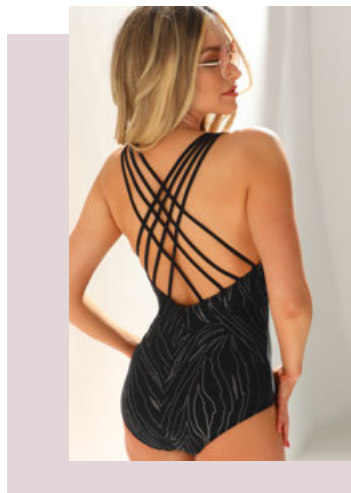

FJS111
Underwired bra, L-3XLB, M-2XLCD, S-XLEFG

FJD111
Adjustable slip, S-3XL

FJ112
One piece, inserted pads, L-2XLBC, M-2XLDE

MI

CLASSIC FAB

FJ791

One piece, inserted pads, metallic, L-3XLB, M-2XLCD, M-XLEF