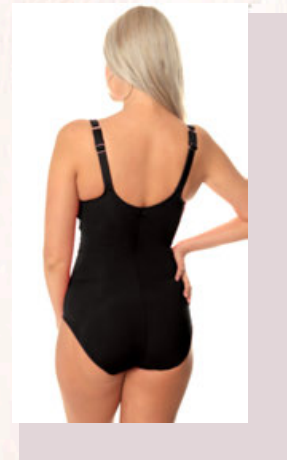

Joliform

2 0 2 5

CLASSIC FAB

FJ6U

One piece, underwire, shapewear effect, plain colours, S-XLCDEFG