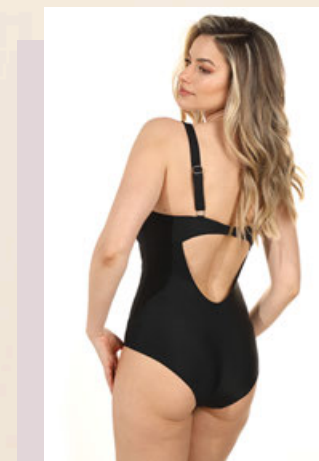

BU

NU

WU

FJ108U

One piece, underwire, non padded L-3XLB, M-2XLCD, S-XLEF

Joliform

2 0 2 5

RIVIERA