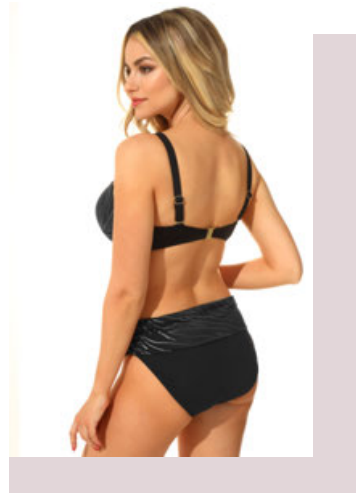

FJS51

Balconette, mousse cups, metallic, S-2XLCD, S-XLEFG