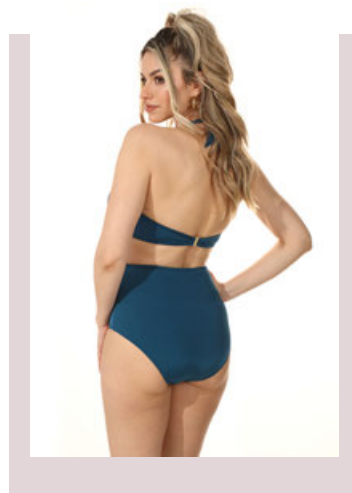

FJ101I

Balconette, mousse cups, slip
M-2XLD, S-XLEFG

FJS101I
Balconette, mousse cups, slip
M-2XLD, S-XLEFG

FJD101I
Slip, S-2XL

BLUE LAGOON

FJ100U

Bra, mousse cups, highwaist slip, M-2XLD, M-XLEF

FJS100U

Bra, mousse cups, M-2XLD, M-XLEF

FJD100U

Highwaist slip, M-2XL

FJ102U

One piece, inserted pads, L-2XLBC, M-2XLDE

BU

FJ101U

Balconette, mousse cups, slip M-2XLD, S-XLEFG