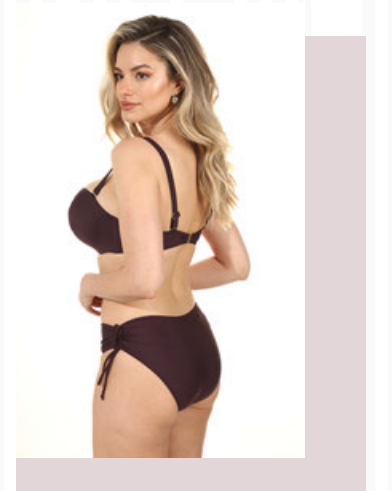

FJD107U

Adjustable slip, S-2XL