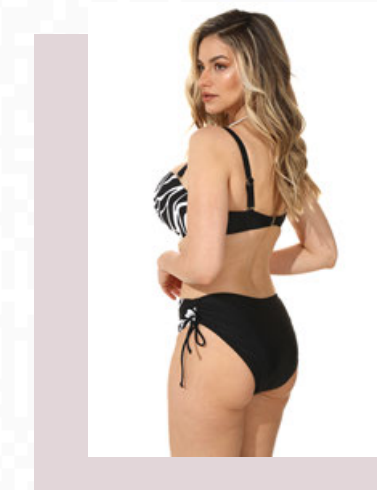

FJ105

One piece, mousse cups, L-2XLBC, M-2XLD, S-XLEF

-  BI
-  NI

RIVIERA

FJ107I

Balconette, mousse cups, adjustable slip, M-2XLCD, S-XLEF

FJS107I

Balconette, mousse cups, M-2XLCD, S-XLEF