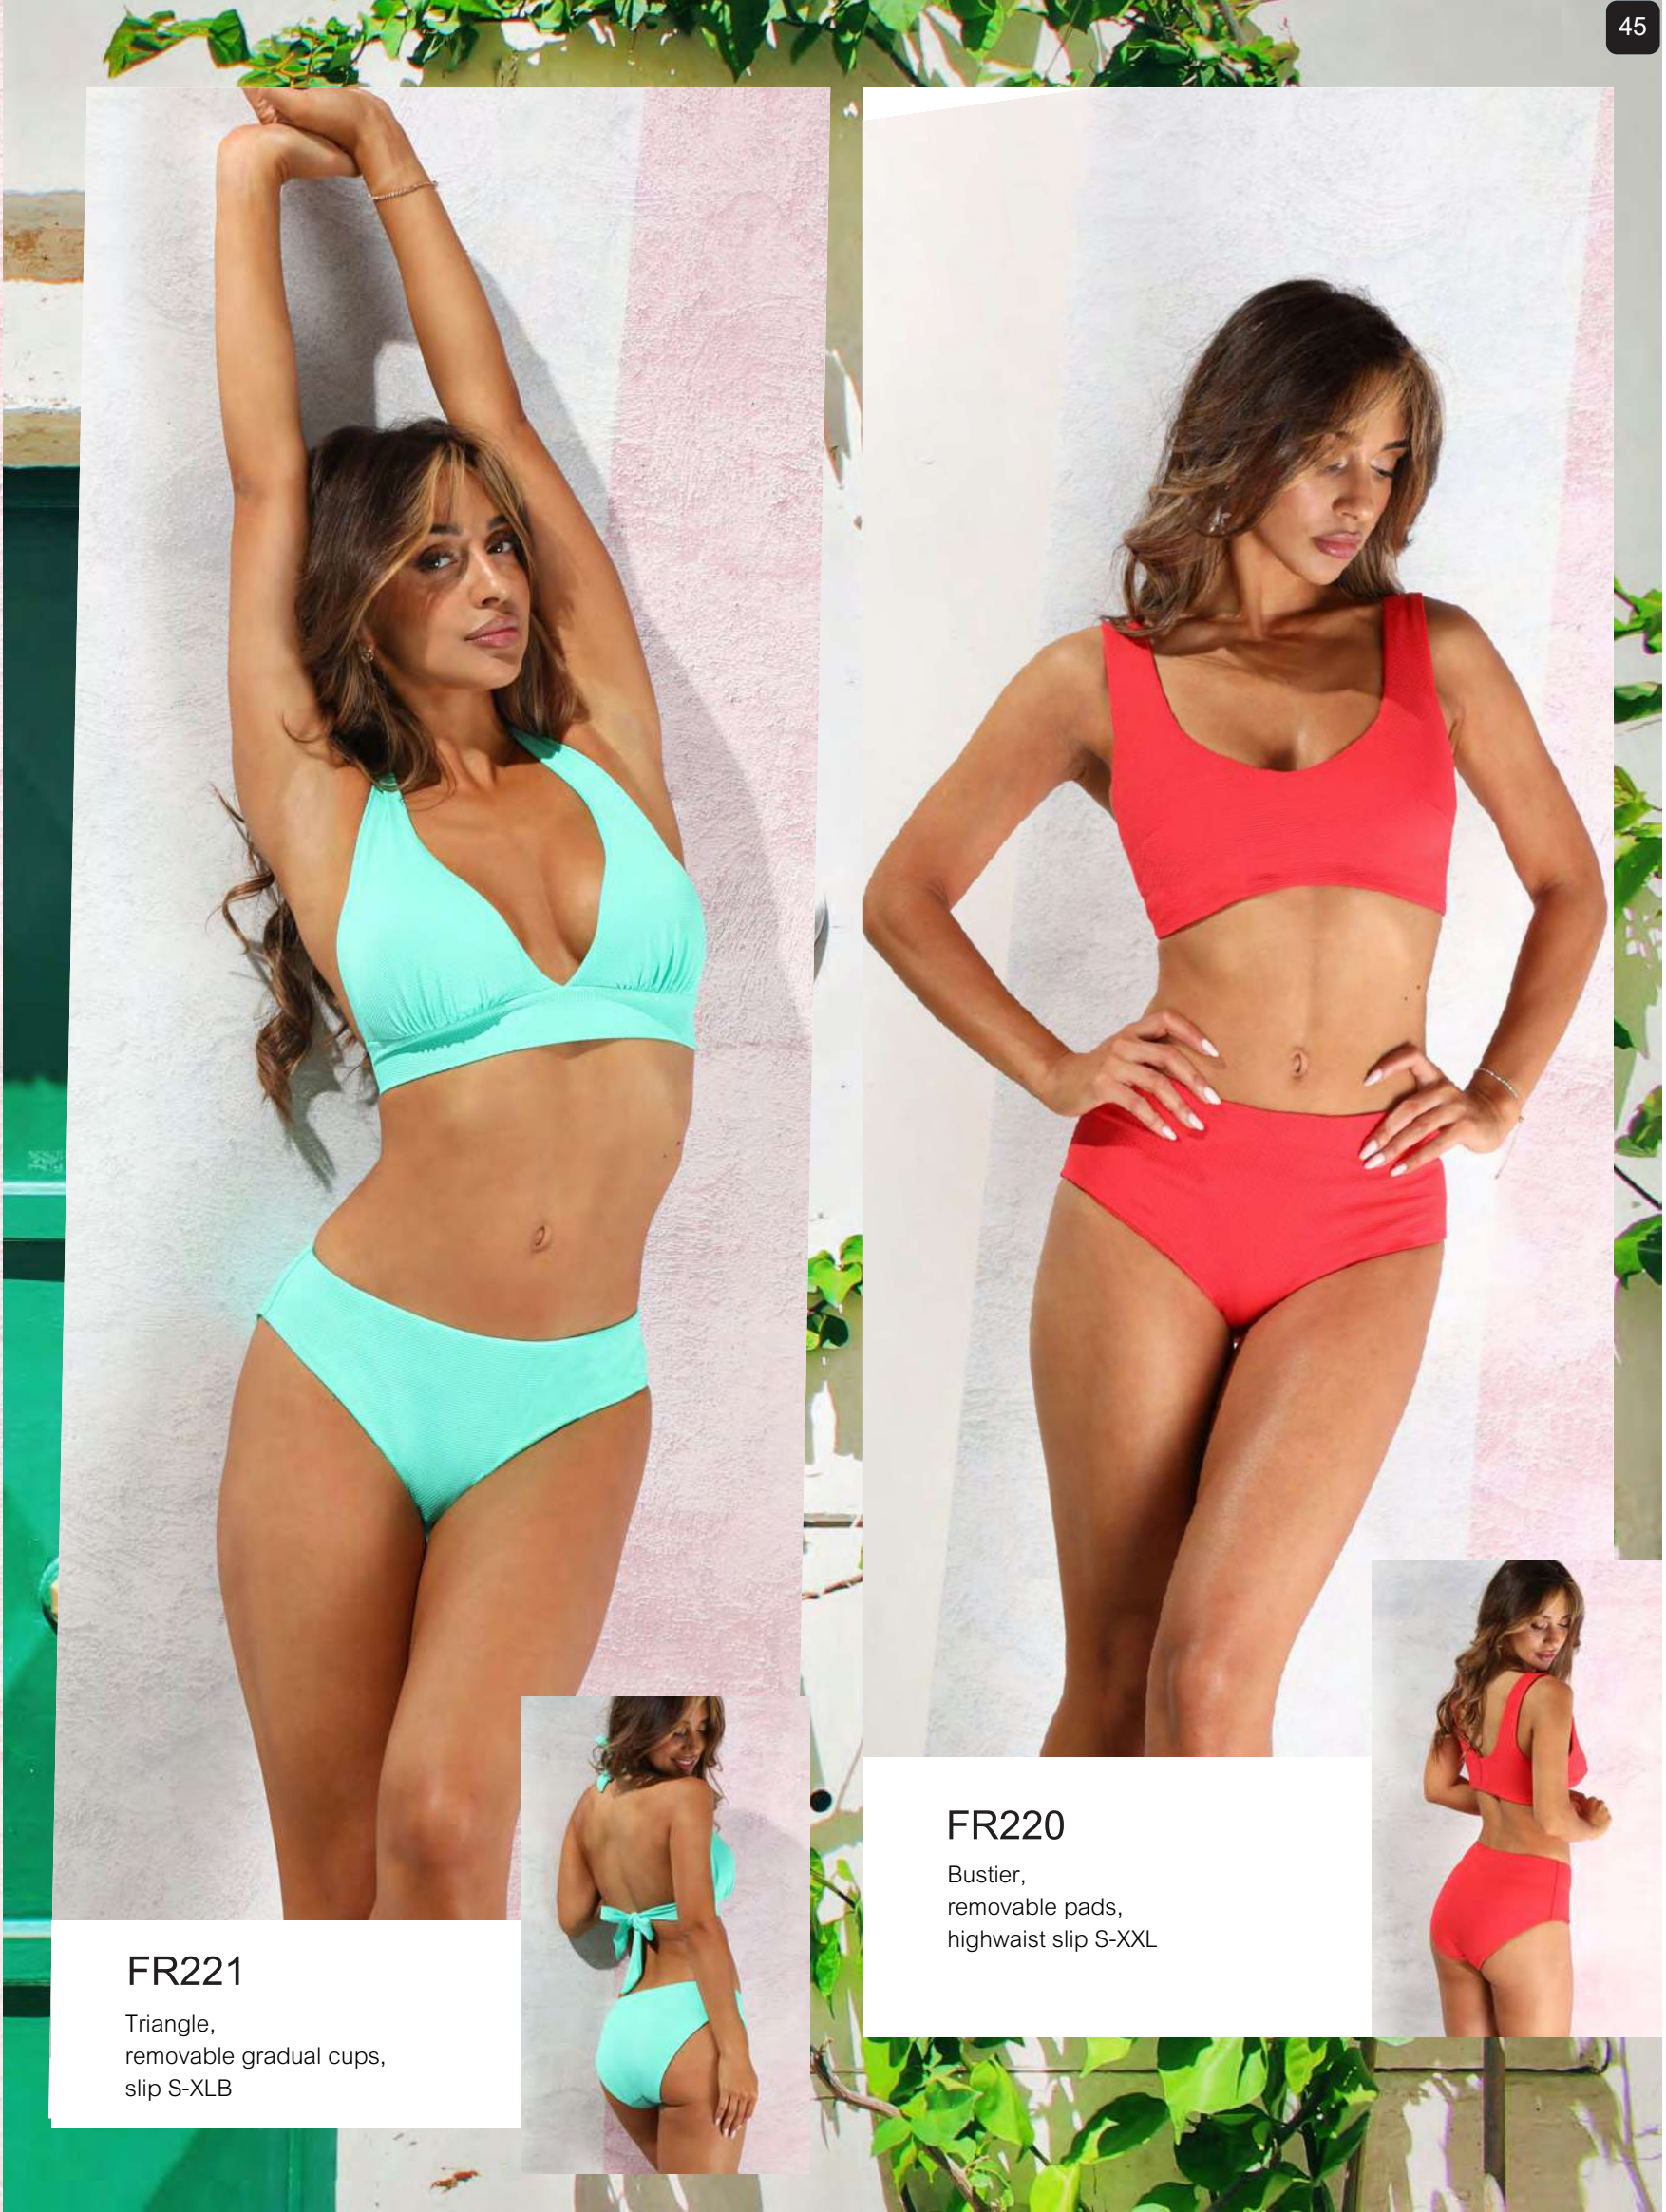

Balconette, mousse cups,
slip S-XLBC

FR218

Triangle, removable pads,
adjustable slip S-XLBC

FR219

One piece,
removable pads S-XLBC

FEEL GOOD

FR222
One piece,
removable pads S-XXL

FR221
Triangle,
removable gradual cups,
slip S-XLB