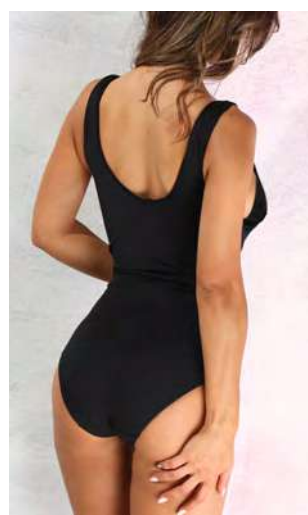

Balconette, mousse cups,
slip S-XLBC

FR218

Triangle, removable pads,
adjustable slip S-XLBC

FR219

One piece,
removable pads S-XLBC

FEEL GOOD

FR222
One piece,
removable pads S-XXL

FR221
Triangle,
removable gradual cups,
slip S-XLB