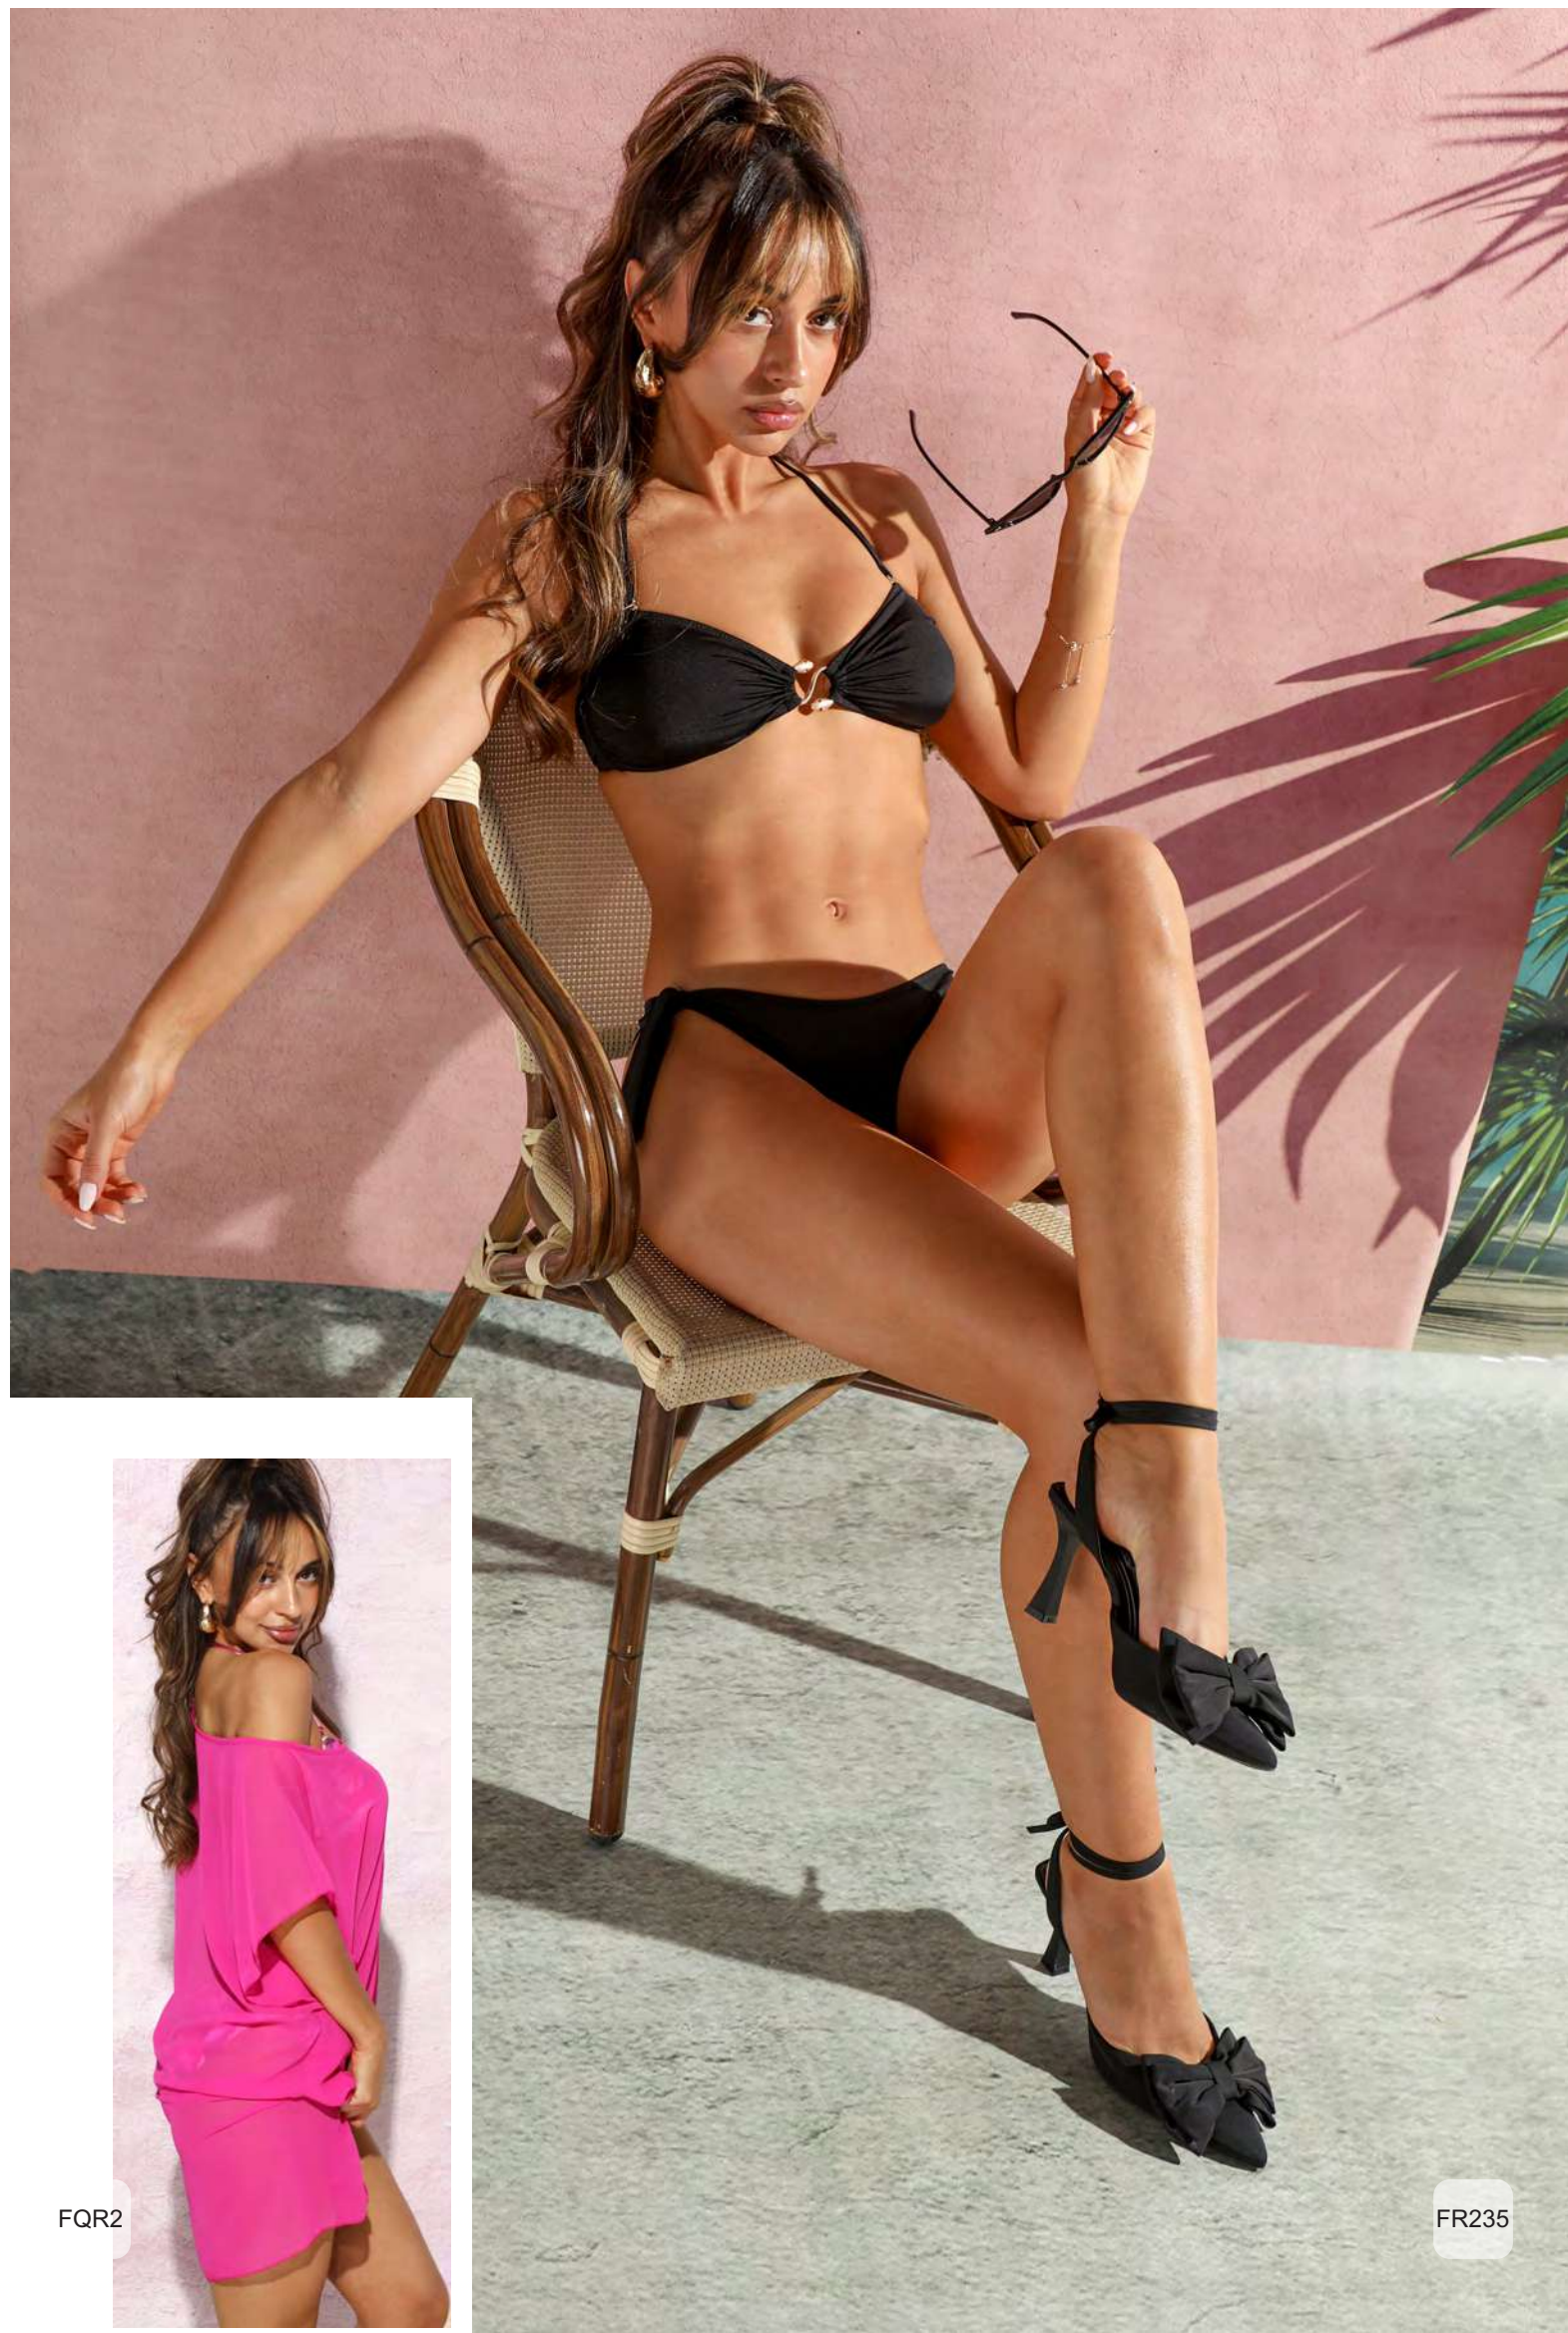

FQR2

FR235

Temptation

SWIMWEAR 2025 JOLIDON

	<p>FQR2 Kaftan, one size</p>	<p>FQR4 Kaftan, S-XL</p>	<p>FQR21 Pareo one size</p>	<p>FQR19 Top S-XL FQR20 Pants S-XL</p>	

<p>FR231 One piece, non padded S-XL</p>	<p>FR232 One piece, inserted pads S-XL</p>	<p>FR233 Push-up, gel cups, slip S-XLB, S-LC</p>	<p>FR234 Triangle, removable pads, brazilian S-XL</p>	<p>FR235 Bandeau, removable pads, adjustable slip S-XL</p>	<p>FR236 Bra, mousse cups, slip S-XLBC</p>
		<p>FRS233 Push-up, gel cups S-XLB, S-LC</p>	<p>FRS234 Triangle, removable pads S-XL</p>	<p>FRS235 Bandeau, removable pads S-XL</p>	<p>FRS236 Bra, mousse cups S-XLBC</p>
		<p>FRD233 Slip S-XL</p>	<p>FRD234 Brazilian S-XL</p>	<p>FRD235 Adjustable slip S-XL</p>	<p>FRD236 Slip S-XL</p>