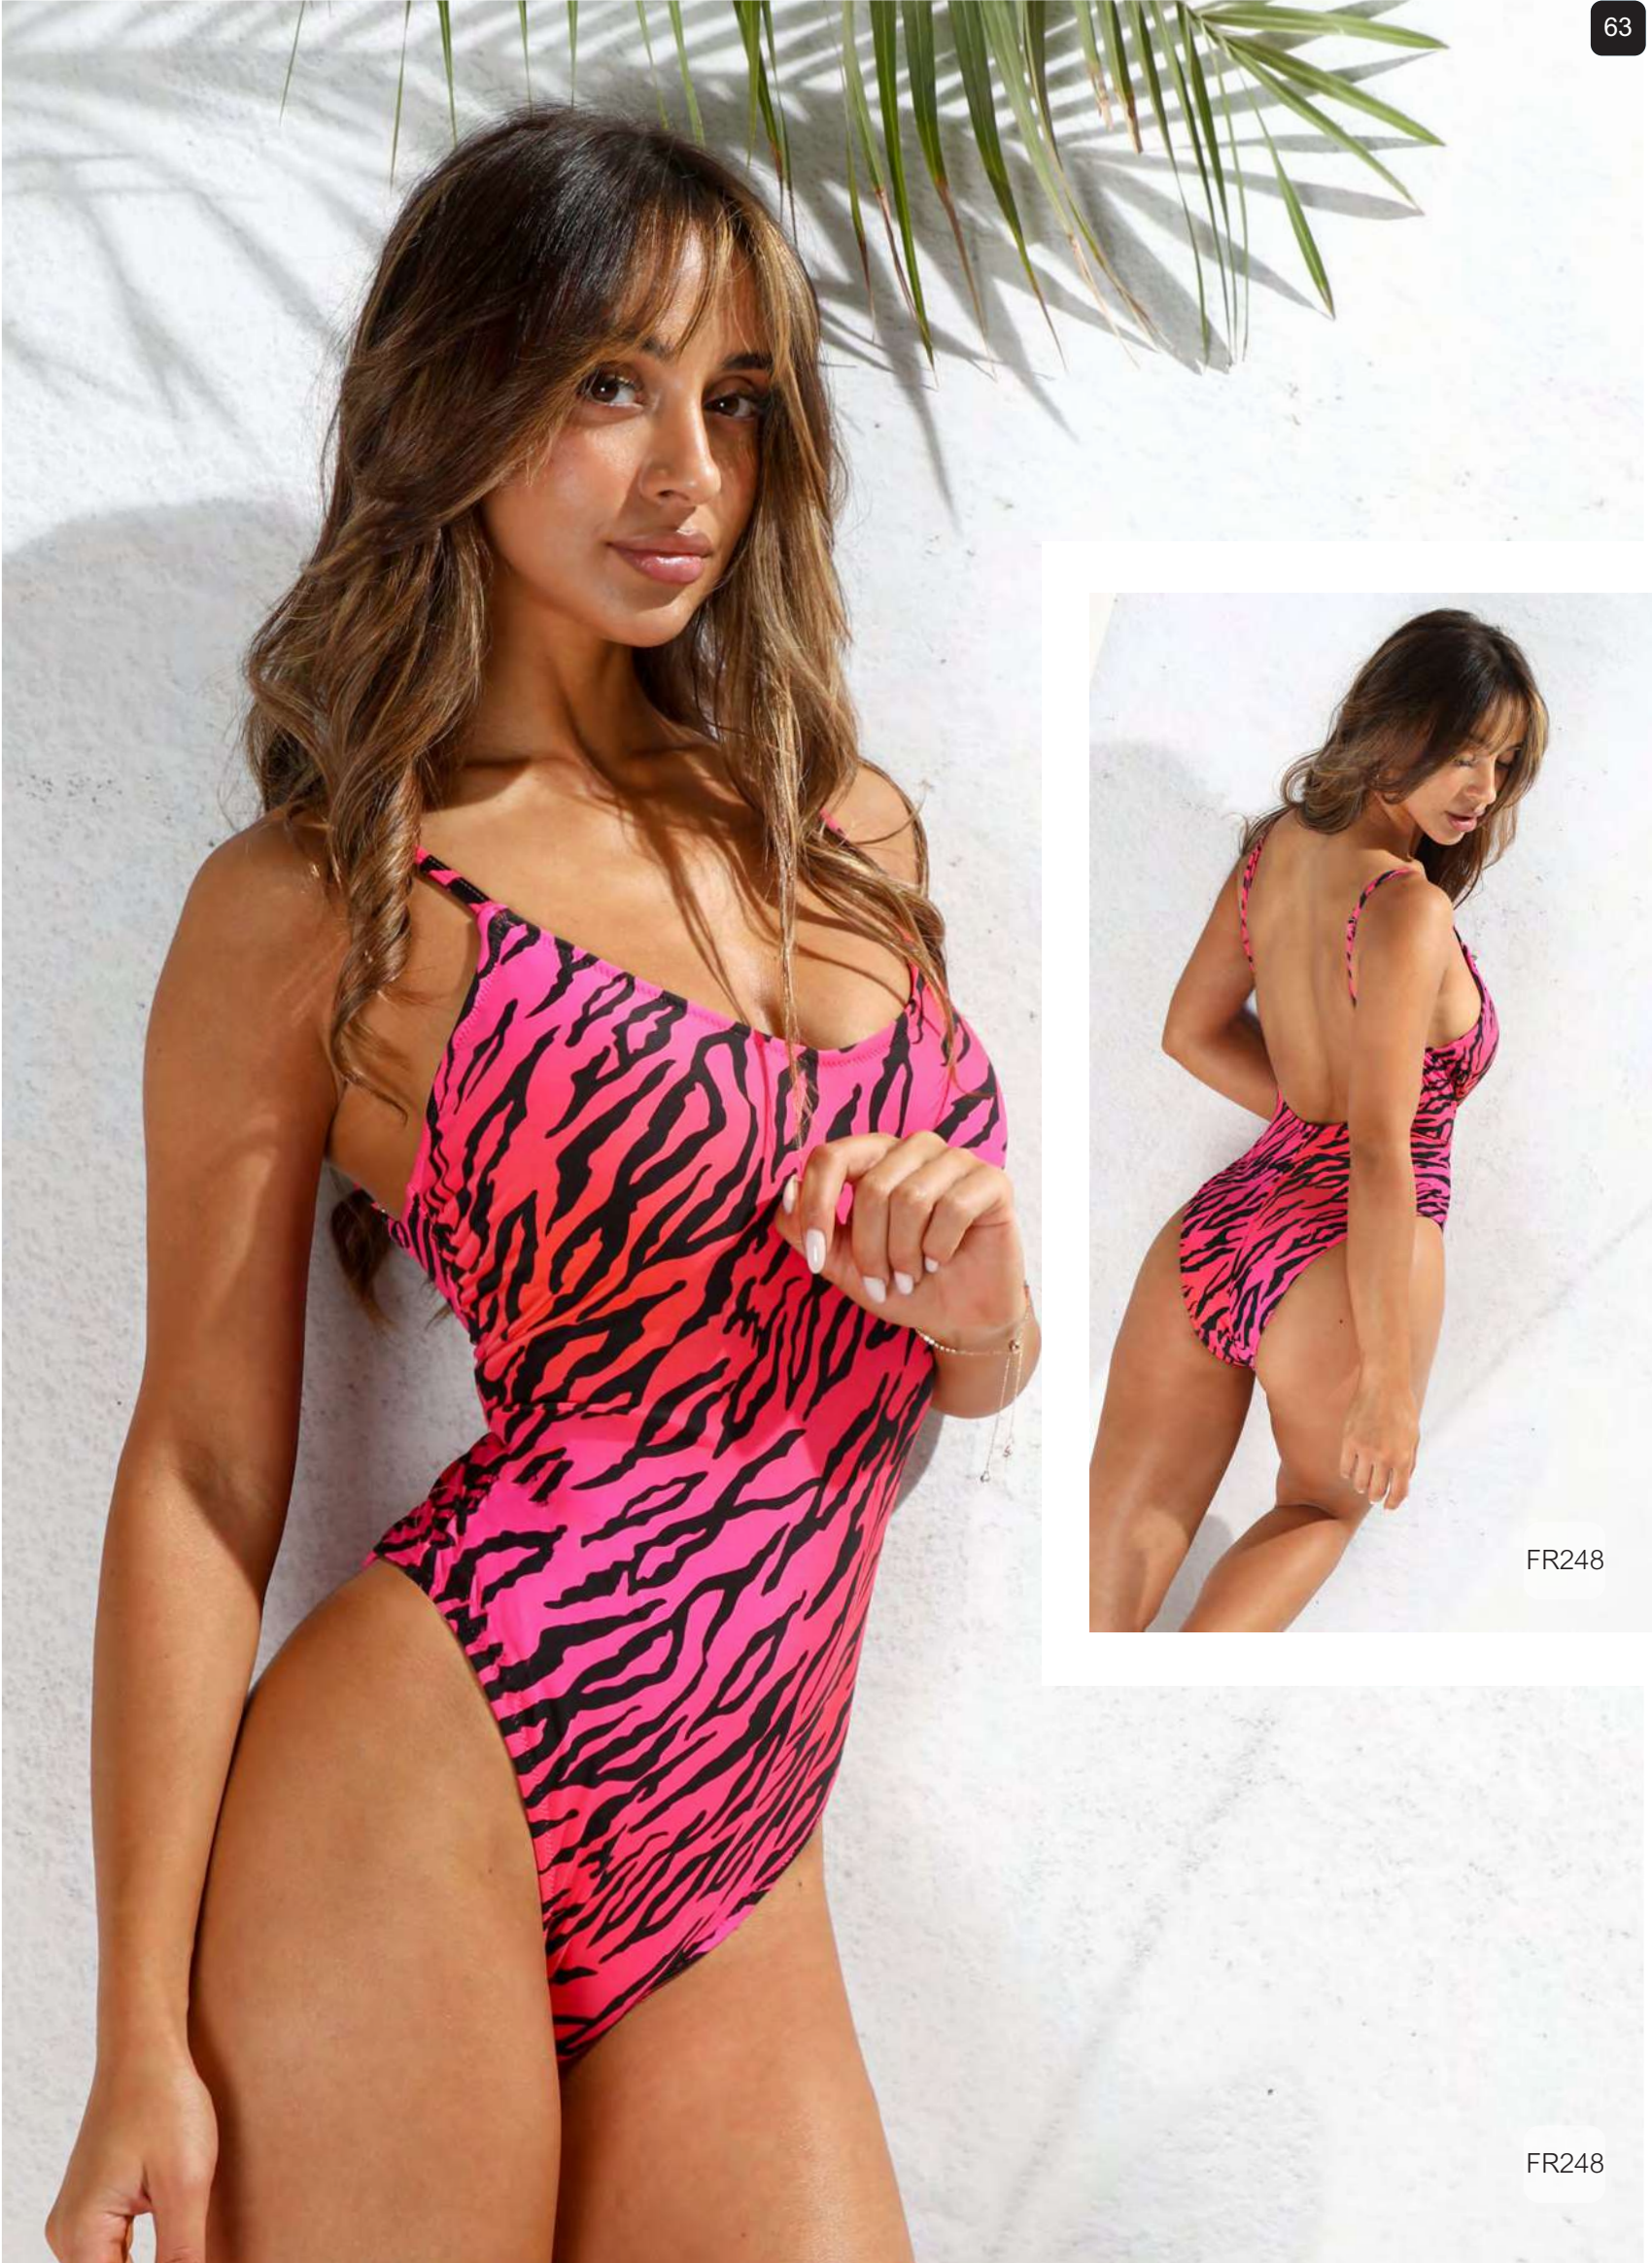

FR248

FR251

FR248