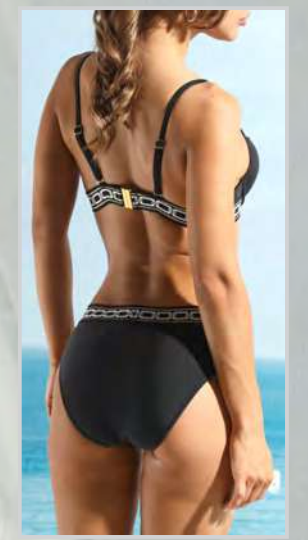

FR230B

Push-up, gel cups,
brazilian S-XLB, S-LC