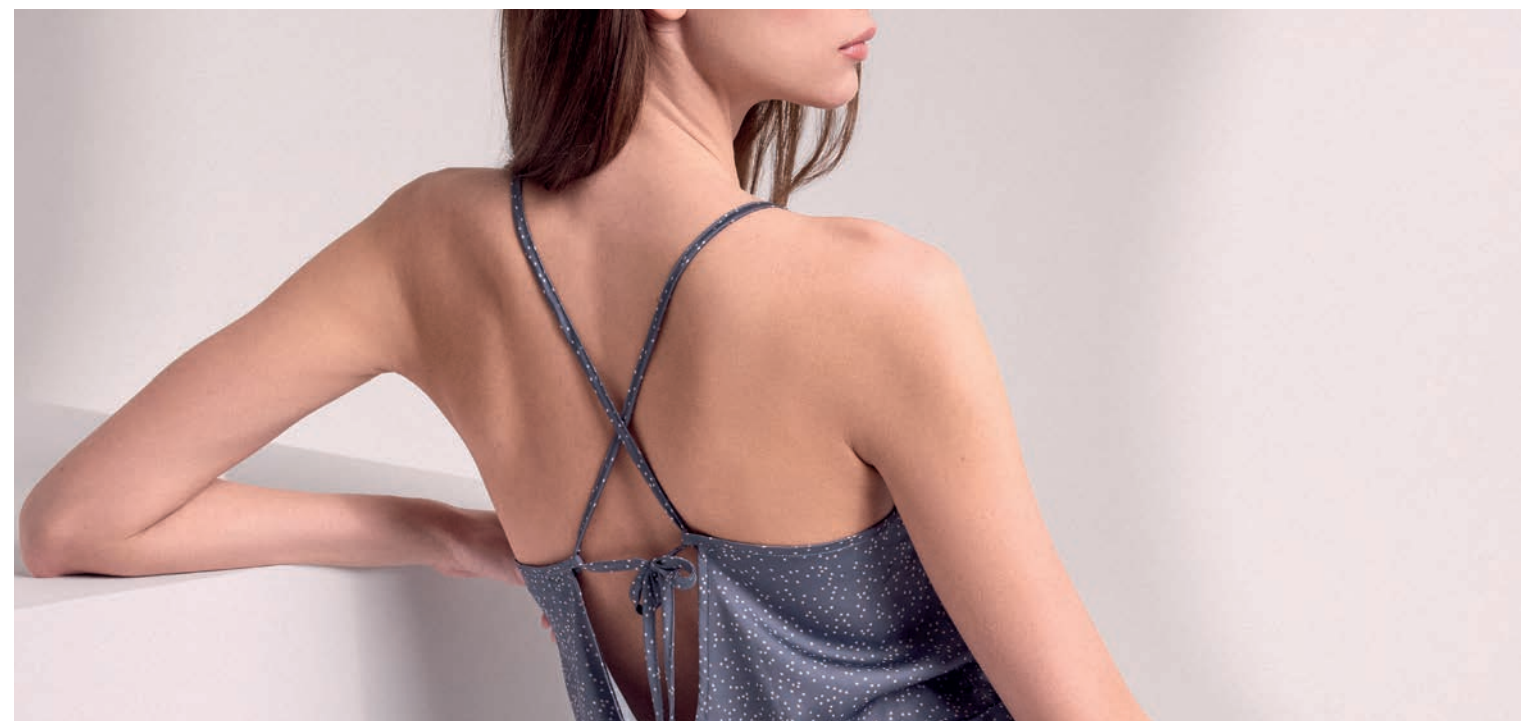

SERIE ABBINATA A NIGHTWEAR