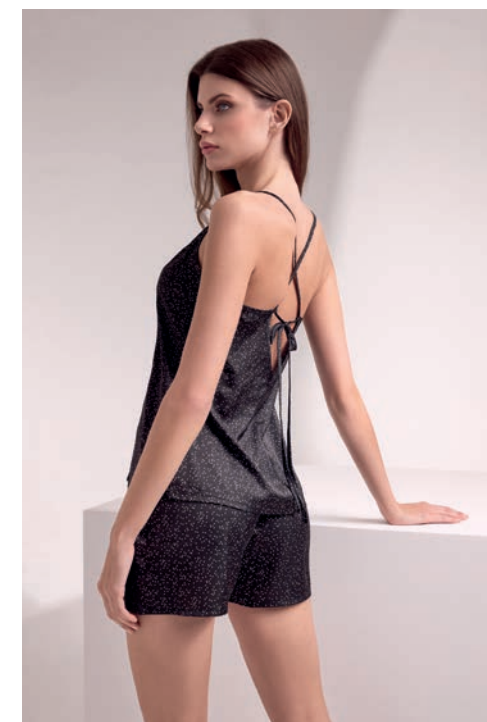

652099
BABY-DOLL