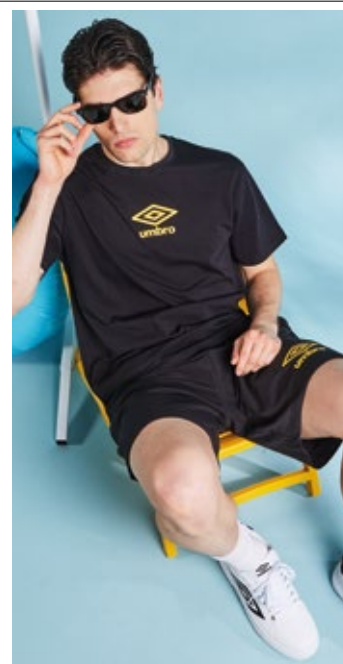

10469 PAG. 24-25
SS T-SHIRT + SHORT PANT
COMBED JERSEY + FRENCH
TERRY
100% CO - 150 GSM + 220 GSM
HD PRINT
SIZE RANGE: S - XL
M - XXL

24 PZ

POLYBAG 1

SUNNY
NAVY
NAVY
GREY MELANGE

POLYBAG 2

WHITE
MILITARY
BLACK