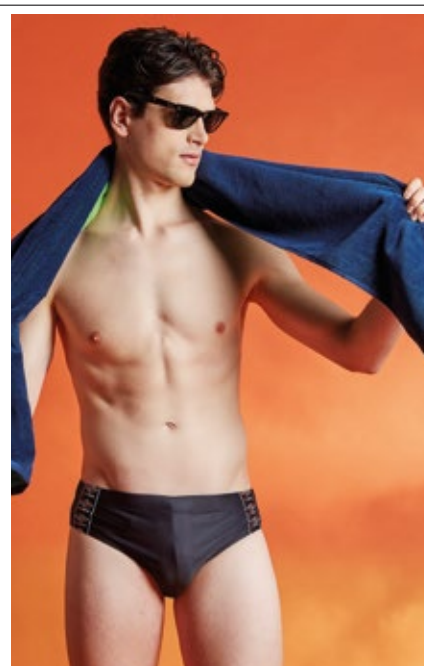

71176 PAG. 51
BRIEF SWIMSUIT
LYCRA
80% PA 20% EA - 200 GSM
HD PRINT, PRINTED TAPE
SIZE RANGE: M - XXL

24 PZ

BLACK
MYKONOS BLUE
NAVY