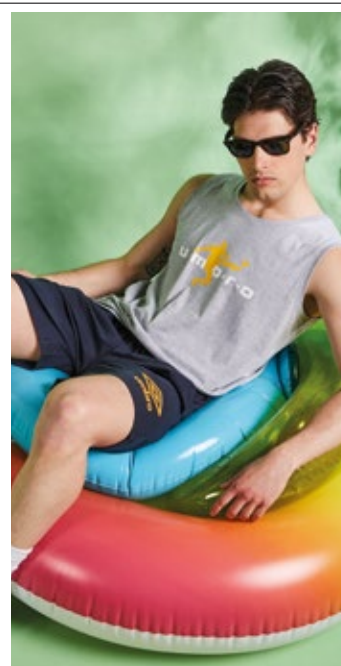

10466 PAG. 16-17
TANK TOP + SHORT PANT
COMBED JERSEY
100% CO - 150 GSM
SILK RUBBER PRINT + HD
PRINT
SIZE RANGE: S - XL
M - XXL

24 PZ

POLYBAG 1

WHITE BLACK
GREY MELANGE NAVY

POLYBAG 2

NAVY
RED BLACK