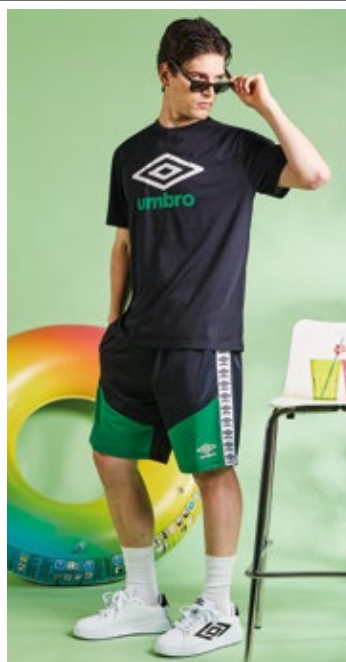

ACID LIME
BLACK

WHITE
NAVY

POLYBAG 1

BLUE DELUXE
NAVY

NAVY
ACID LIME

POLYBAG 2

10471 PAG. 30-31
SS T-SHIRT + SHORT PANT
 COMBED JERSEY + POLYTRICOT
 100% CO + 100% PL
 150 GSM + 160GSM
 SILK RUBBER PRINT+ HD PRINT
 + TAPE
 SIZE RANGE: M - XXL