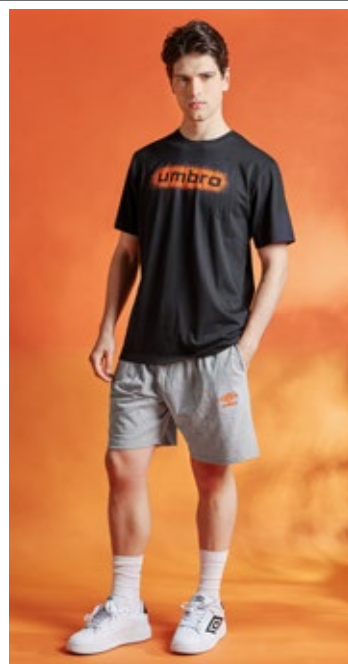

10465 PAG. 14-15
SS T-SHIRT + SHORT PANT
COMBED JERSEY
100% CO - 150 GSM
PUFF PRINT + HD PRINT
SIZE RANGE: M - XXL

24 PZ

POLYBAG 1

HEAVEN NAVY
BLACK GREY MELANGE

POLYBAG 2

MILITARY BLACK
NAVY