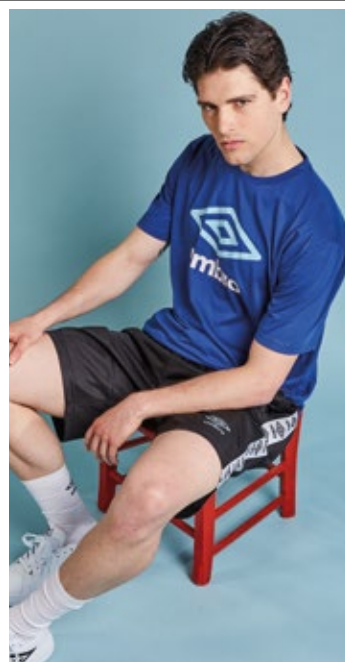

ACID LIME
BLACK

WHITE
NAVY

POLYBAG 1

BLUE DELUXE
NAVY

NAVY
ACID LIME

POLYBAG 2

10471 PAG. 30-31
SS T-SHIRT + SHORT PANT
 COMBED JERSEY + POLYTRICOT
 100% CO + 100% PL
 150 GSM + 160GSM
 SILK RUBBER PRINT+ HD PRINT
 + TAPE
 SIZE RANGE: M - XXL