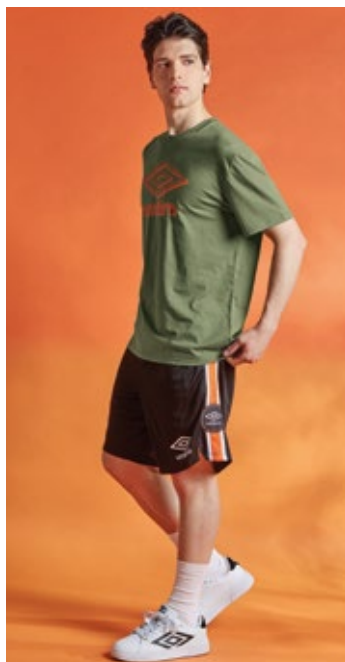

24 PZ

POLYBAG 1

MANGO
BLACK
 RED
NAVY

POLYBAG 2

BRIGHT GREEN
NAVY
 BLACK

10474 PAG. 38-39
SS T-SHIRT + SHORT PANT
 COMBED JERSEY + MESH
 100% CO + 100% PL
 150 GSM + 140 GSM
 SILK RUBBER PRINT + HD
 PRINT
 SIZE RANGE: M - XXL