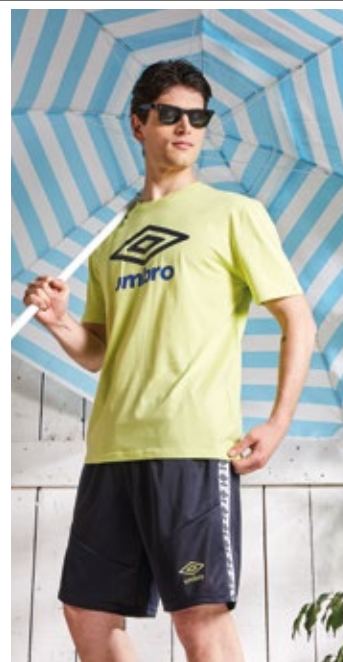

ACID LIME
BLACK

WHITE
NAVY

POLYBAG 1

BLUE DELUXE
NAVY

NAVY
ACID LIME

POLYBAG 2

10471 PAG. 30-31
SS T-SHIRT + SHORT PANT
 COMBED JERSEY + POLYTRICOT
 100% CO + 100% PL
 150 GSM + 160GSM
 SILK RUBBER PRINT+ HD PRINT
 + TAPE
 SIZE RANGE: M - XXL