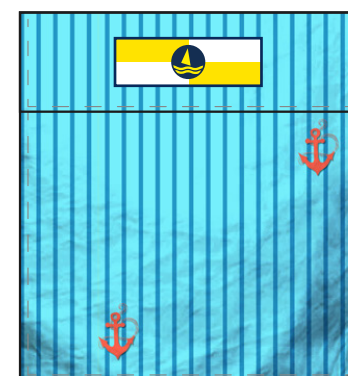

948337 BLU

PRINTED BOXER
100% POLYESTER

12 PCS: M - L - XL - 2XL
2 4 4 2

S / 3XL
FREE SIZE

BACK POCKET

958338 YELLOW

BACK POCKET

958339 NAVY

PRINTED BOXER
100% POLYESTER

M - L - XL - 2XL
12 PCS: 2 4 4 2

S / 3XL
FREE SIZE

BACK POCKET

958340 NAVY

BACK POCKET

958341 ACQUA

LYCRA

957420 BRIEF
80% NYLON 20% ELASTAN

S - M - L - XL - 2XL
12 PCS: 1 2 4 3 2

NAVY

ACQUA

BLUETTE

GIALLO

WHITE

BITTER

SAILOR

957421 BRIEF
80% NYLON 20% ELASTAN

S - M - L - XL - 2XL
12 PCS: 1 2 4 3 2

BLUETTE

BITTER

NAVY

957423 BRIEF
80% NYLON 20% ELASTAN

S - M - L - XL - 2XL
12 PCS: 1 2 4 3 2