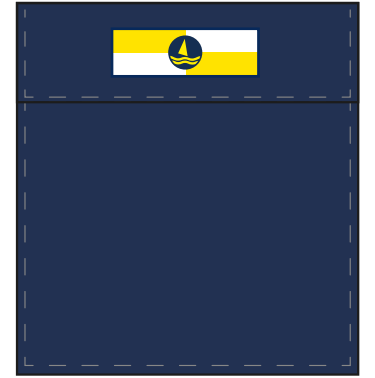

BACK POCKET

BLU

ACID

ROYAL

948312 BOXER
100% POLYESTER

M - L - XL - 2XL
12 PCS: 2 4 4 2

S / 3XL
FREE SIZE

BACK POCKET

RED RACE

MILITARY

BLU

YELLOW

948320 BOXER
100% POLYESTER

BOX M - L - XL - XXL
24 PCS: 4 8 8 4

BACK POCKET

BLU (12 PCS)