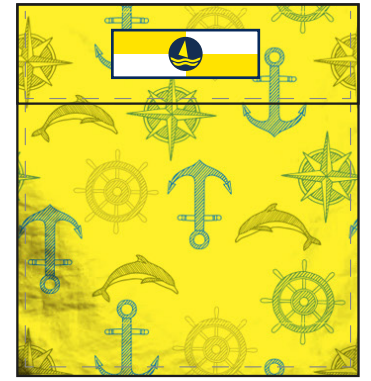

BACK POCKET

948334 COBALTO

PRINTED BOXER
100% POLYESTER

M - L - XL - 2XL
12 PCS: 2 4 4 2

S / 3XL
FREE SIZE

BACK POCKET

948336 WHITE

BACK POCKET

948337 BLU

PRINTED BOXER
100% POLYESTER

12 PCS: M - L - XL - 2XL
2 4 4 2

S / 3XL
FREE SIZE

BACK POCKET

958338 YELLOW

BACK POCKET

958339 NAVY

PRINTED BOXER
100% POLYESTER

M - L - XL - 2XL
12 PCS: 2 4 4 2

S / 3XL
FREE SIZE

BACK POCKET

958340 NAVY

BACK POCKET

958341 ACQUA

LYCRA