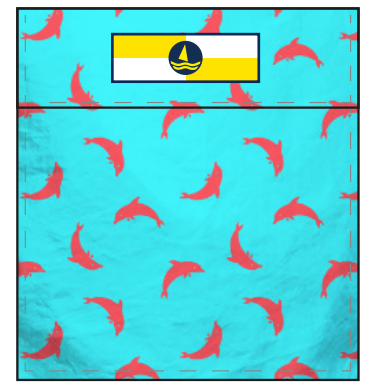

BACK POCKET

BLUETTE (6 PCS)

BITTER (6 PCS)

NAVY (12 PCS)

PRINTED BOXER
100% POLYESTER

M - L - XL - 2XL
12 PCS: 2 4 4 2

S / 3XL
FREE SIZE

BACK POCKET

958331 NAVY

BACK POCKET

948332 CORALLO FLUO

PRINTED BOXER
100% POLYESTER

M - L - XL - 2XL
12 PCS: 2 4 4 2

S / 3XL
FREE SIZE

BACK POCKET

948333 ACQUA

BACK POCKET

948334 COBALTO

PRINTED BOXER
100% POLYESTER

M - L - XL - 2XL
12 PCS: 2 4 4 2

S / 3XL
FREE SIZE

BACK POCKET

948336 WHITE

BACK POCKET

948337 BLU

PRINTED BOXER
100% POLYESTER

12 PCS: M - L - XL - 2XL
2 4 4 2

S / 3XL
FREE SIZE

BACK POCKET

958338 YELLOW

BACK POCKET

958339 NAVY