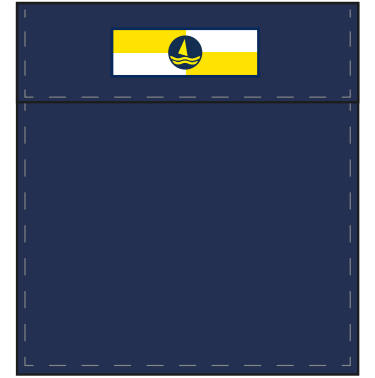

BACK POCKET

NAVY (12 PCS)