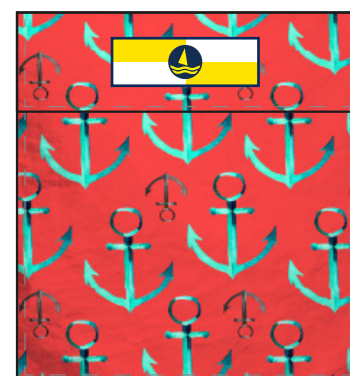

BACK POCKET

BLUETTE (6 PCS)

BITTER (6 PCS)

NAVY (12 PCS)

PRINTED BOXER
100% POLYESTER

M - L - XL - 2XL
12 PCS: 2 4 4 2

S / 3XL
FREE SIZE

BACK POCKET

958331 NAVY

BACK POCKET

948332 CORALLO FLUO

PRINTED BOXER
100% POLYESTER

M - L - XL - 2XL
12 PCS: 2 4 4 2

S / 3XL
FREE SIZE

BACK POCKET

948333 ACQUA