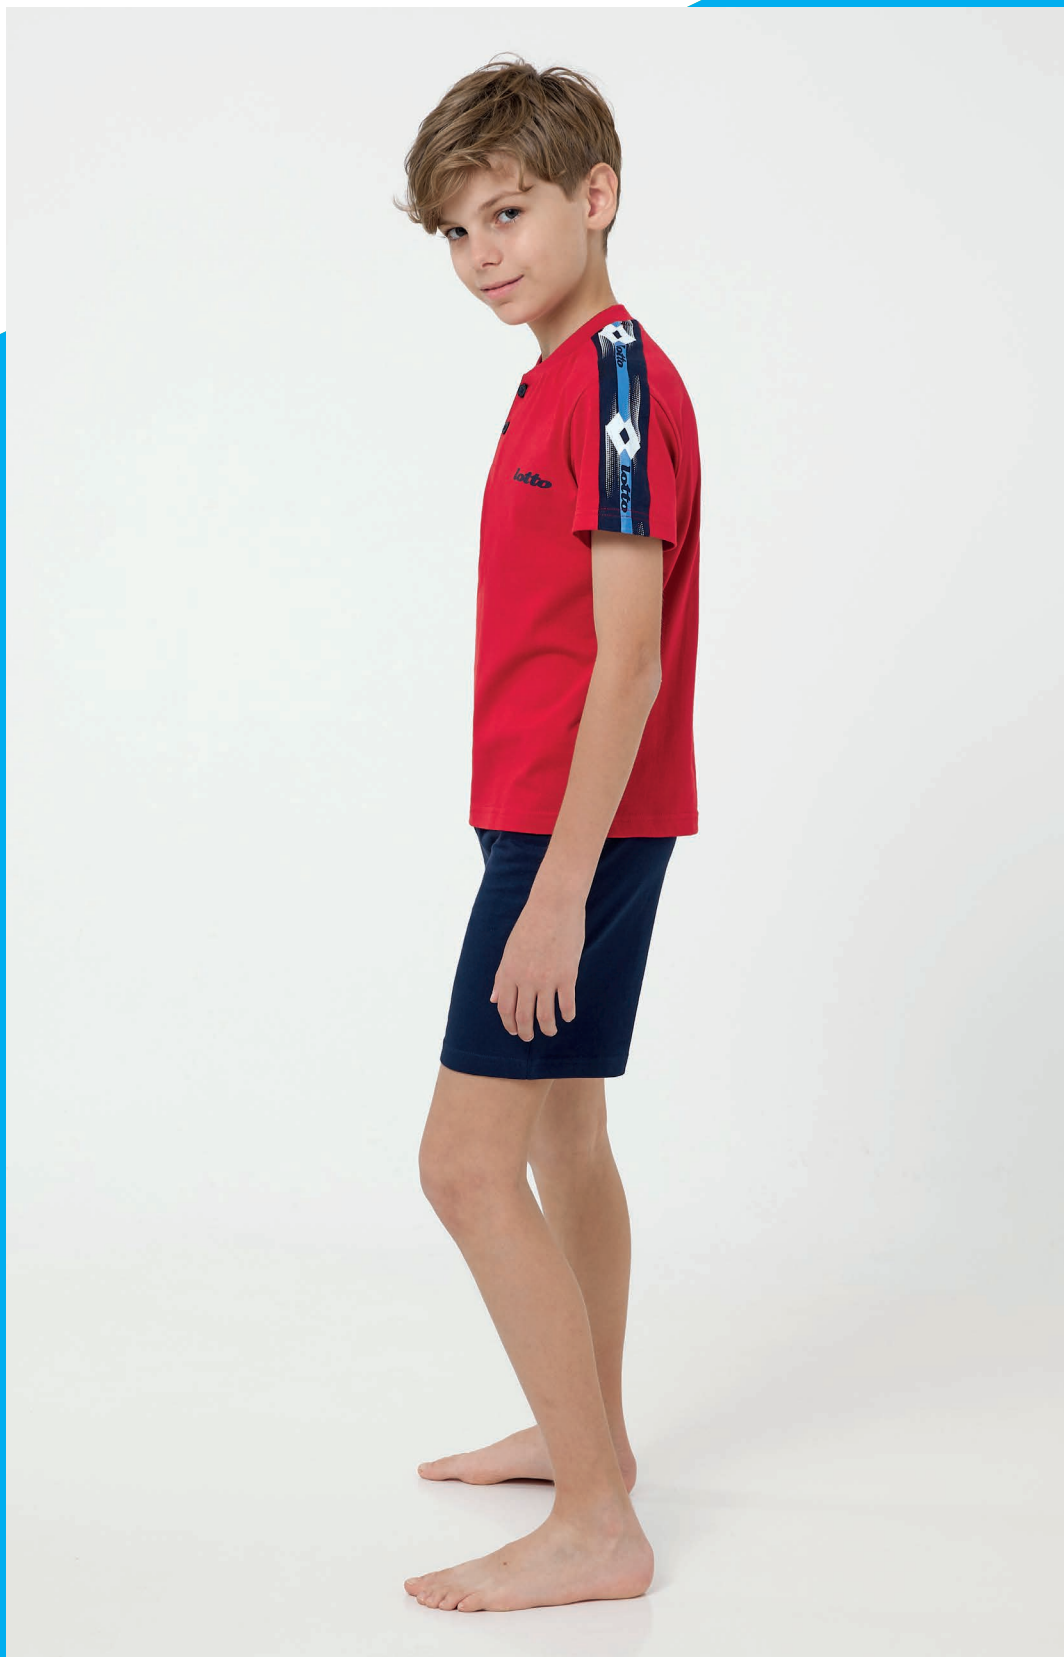

Pigiama corti

Boy

Short pajamas

ROSSO

JEANS

ART.

LP4205

PIGIAMA CORTO
SHORT PAJAMAS