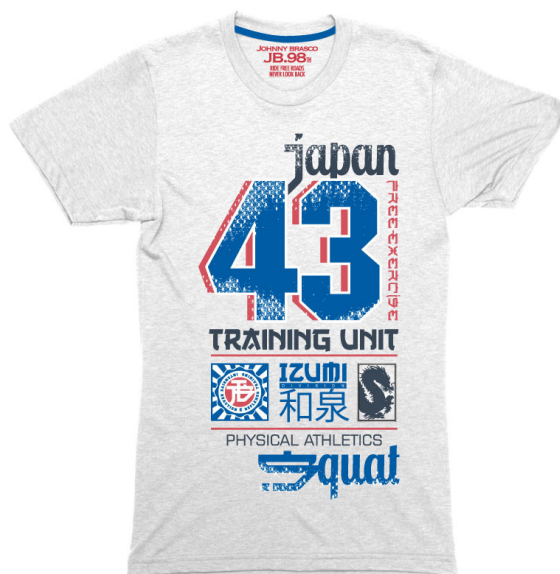

S - M - L - XL - XXL

48 PCS: 6 12 12 12 6

**ANTRACITE (pcs 8)**

**BLU (pcs 16)**

**CORALLO FLUO (pcs 8)**

**WHITE (pcs 16)**

**056013 T-SHIRT**

100% Jersey cotton 160g

S - M - L - XL - XXL

48 PCS: 6 12 12 12 6

**BLACK (pcs 16)**

**ORANGE (pcs 8)**

**GIALLO (pcs 8)**

**WHITE (pcs 16)**

**JOHNNY**  
LET THE  
SEA  
SET  
**YOUR BRASCO**  
THE  
20  
1111