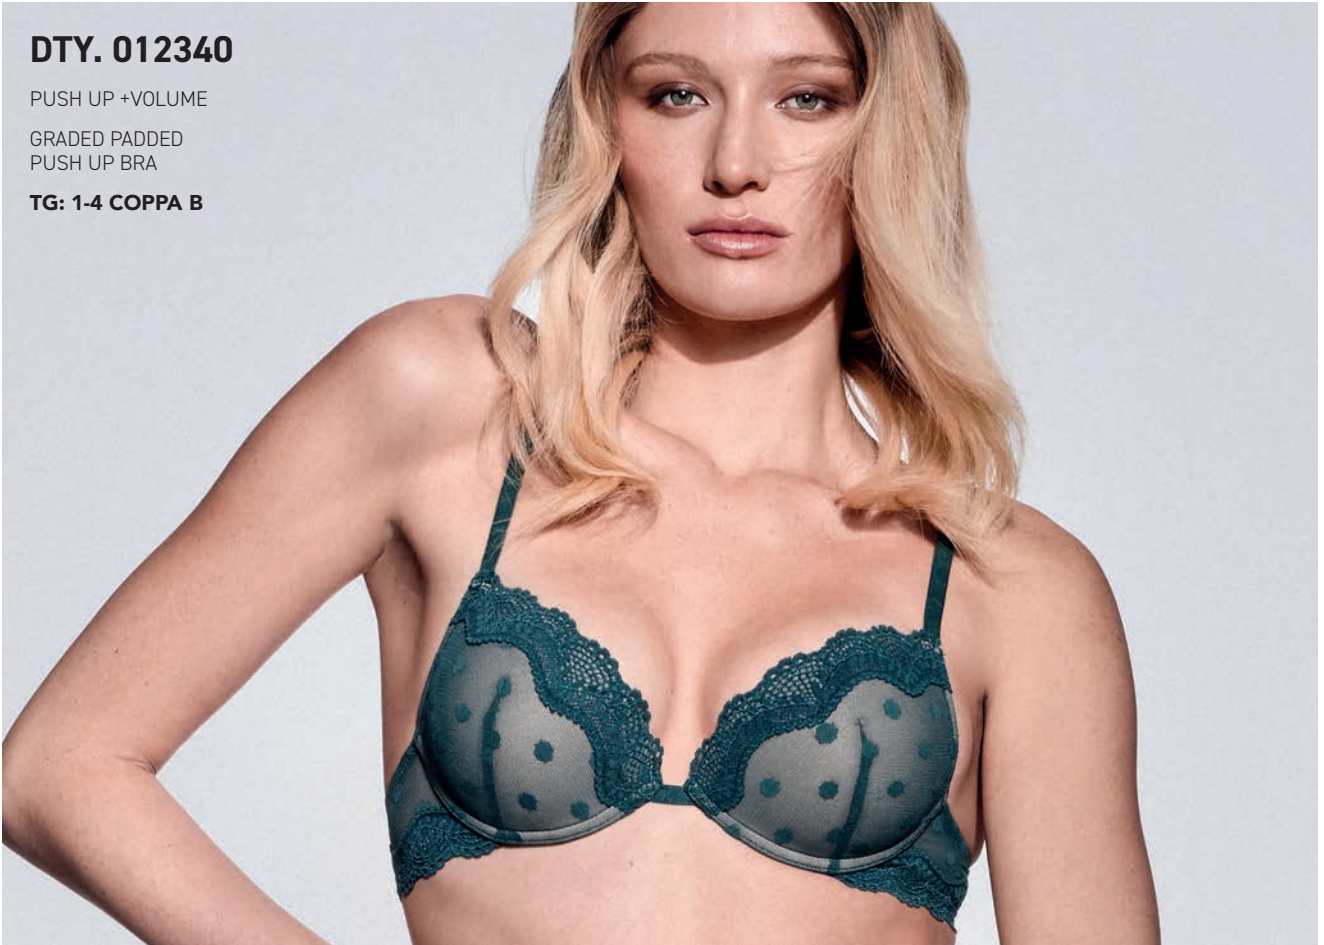

infioré

serie
DOTSY

UW COLLECTION

DTY. 012340

PUSH UP +VOLUME

GRADED PADDED
PUSH UP BRA

TG: 1-4 COPPA B

03 NERO

1811 PETROLIO