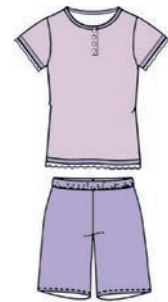

#288

lilla

#1763

celeste

SPH 65.2412

PIGIAMA SERAFINO MM
+ pantalone corto

Grandad pyjamas short sleeves
+ short pants

#288