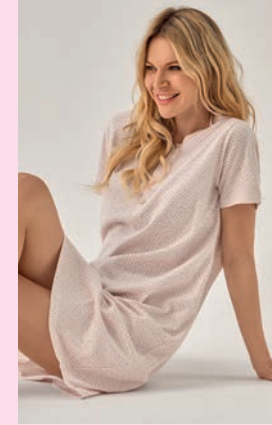

CRO 65.2370

COEUR

CRO 63.2711