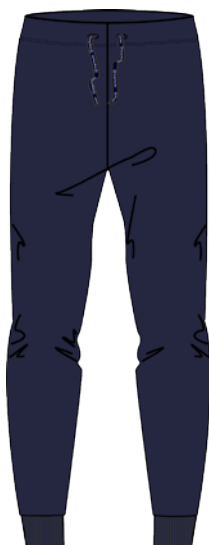

Full-length Cotton Interlock pyjamas.
 Top with round-neck and band,
 longsleeves with cuffs.
 Trousers with back pocket,
 drawstring waist and cuffs.

Confezione da un pezzo

1 Piece Pack

COL. 1

COL. 2

BLU MARINE
 MARINE BLUE