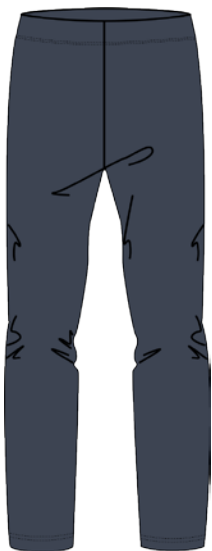

Full-length Cotton Interlock pyjamas.

Button-up top with side pockets.

Trousers with back pocket.

Confezione da un pezzo

1 Piece Pack

COL. 1

COL. 2

GRIGIO FERRO