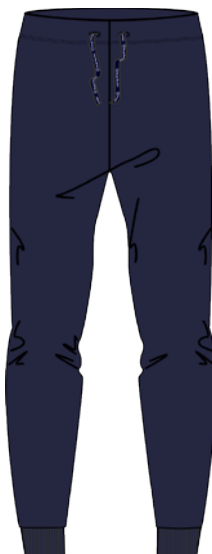

JEANS MELANGE
JEANS MELANGE