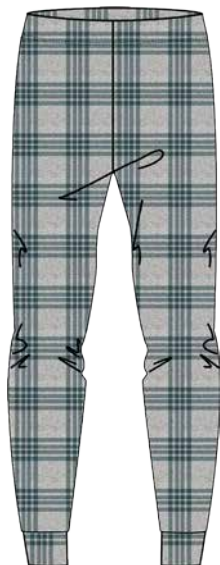

Full-length Cotton Interlock pyjamas.
Top with seraph neckline
and longsleeves with cuffs.
Trousers with back pocket and cuffs.

Confezione da un pezzo

1 Piece Pack

COL. 1

COL. 2

VERDE MELANGE
GREEN MELANGE