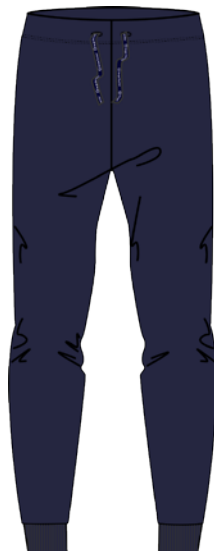

JEANS MELANGE
JEANS MELANGE