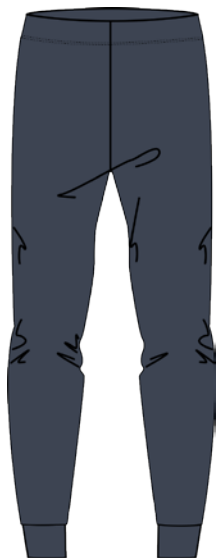

Full-length Cotton Interlock pyjamas.
Top with seraph neckline
and longsleeves with cuffs.
Trousers with back pocket and cuffs.

Confezione da un pezzo

1 Piece Pack

COL. 1

COL. 2

GRIGIO FERRO

IRON

BLU

Full-length Cotton Interlock pyjamas.

Button-up top with side pockets.

Trousers with back pocket.

Confezione da un pezzo

1 Piece Pack

COL. 1

COL. 2

GRIGIO FERRO