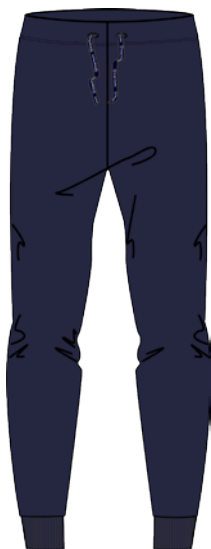

Full-length Cotton Interlock pyjamas.
Top with seraph neckline,
band and longsleeves with cuffs.
Trousers with back pocket,
drawstring waist and cuffs.

Confezione da un pezzo

1 Piece Pack

COL. 1

COL. 2

JEANS MELANGE
JEANS MELANGE