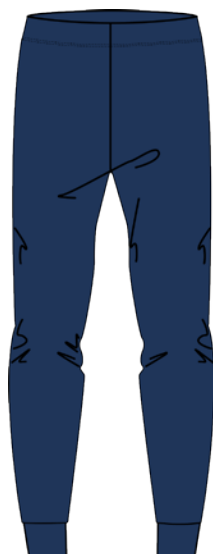

Full-length Cotton Interlock pyjamas.
Top with seraph neckline
and longsleeves with cuffs.
Trousers with back pocket and cuffs.

Confezione da un pezzo

1 Piece Pack

COL. 1

GRIGIO FERRO

IRON

COL. 2

BLU POSEIDONE