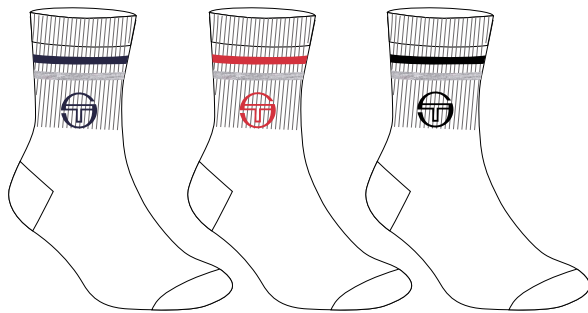

Sergio Tacchini

Calza Tennis Unisex
Unisex Tennis Socks

62% Cotone - 36% Poliestere - 2% Elastan
62% Cotton - 36% Polyester - 2% Elastane

35 / 38 - 39 / 42 - 43 / 46

Bianco - Nero - Assortito
White - Black - Assorted

Set da 3 Paia - 6 Polybag da 4 Set 3 Paia
Label Set 3 Pairs - 6 Polybags of 4 Sets 3 Pairs

120 Aghi
120 Needles

Scatola da 24 Set da 3 Paia
Carton box 24 Sets of 3 Pairs

Calza Sportiva in Spugna con Polsino 3:1
Terry Sport Socks with 3:1 Cuff