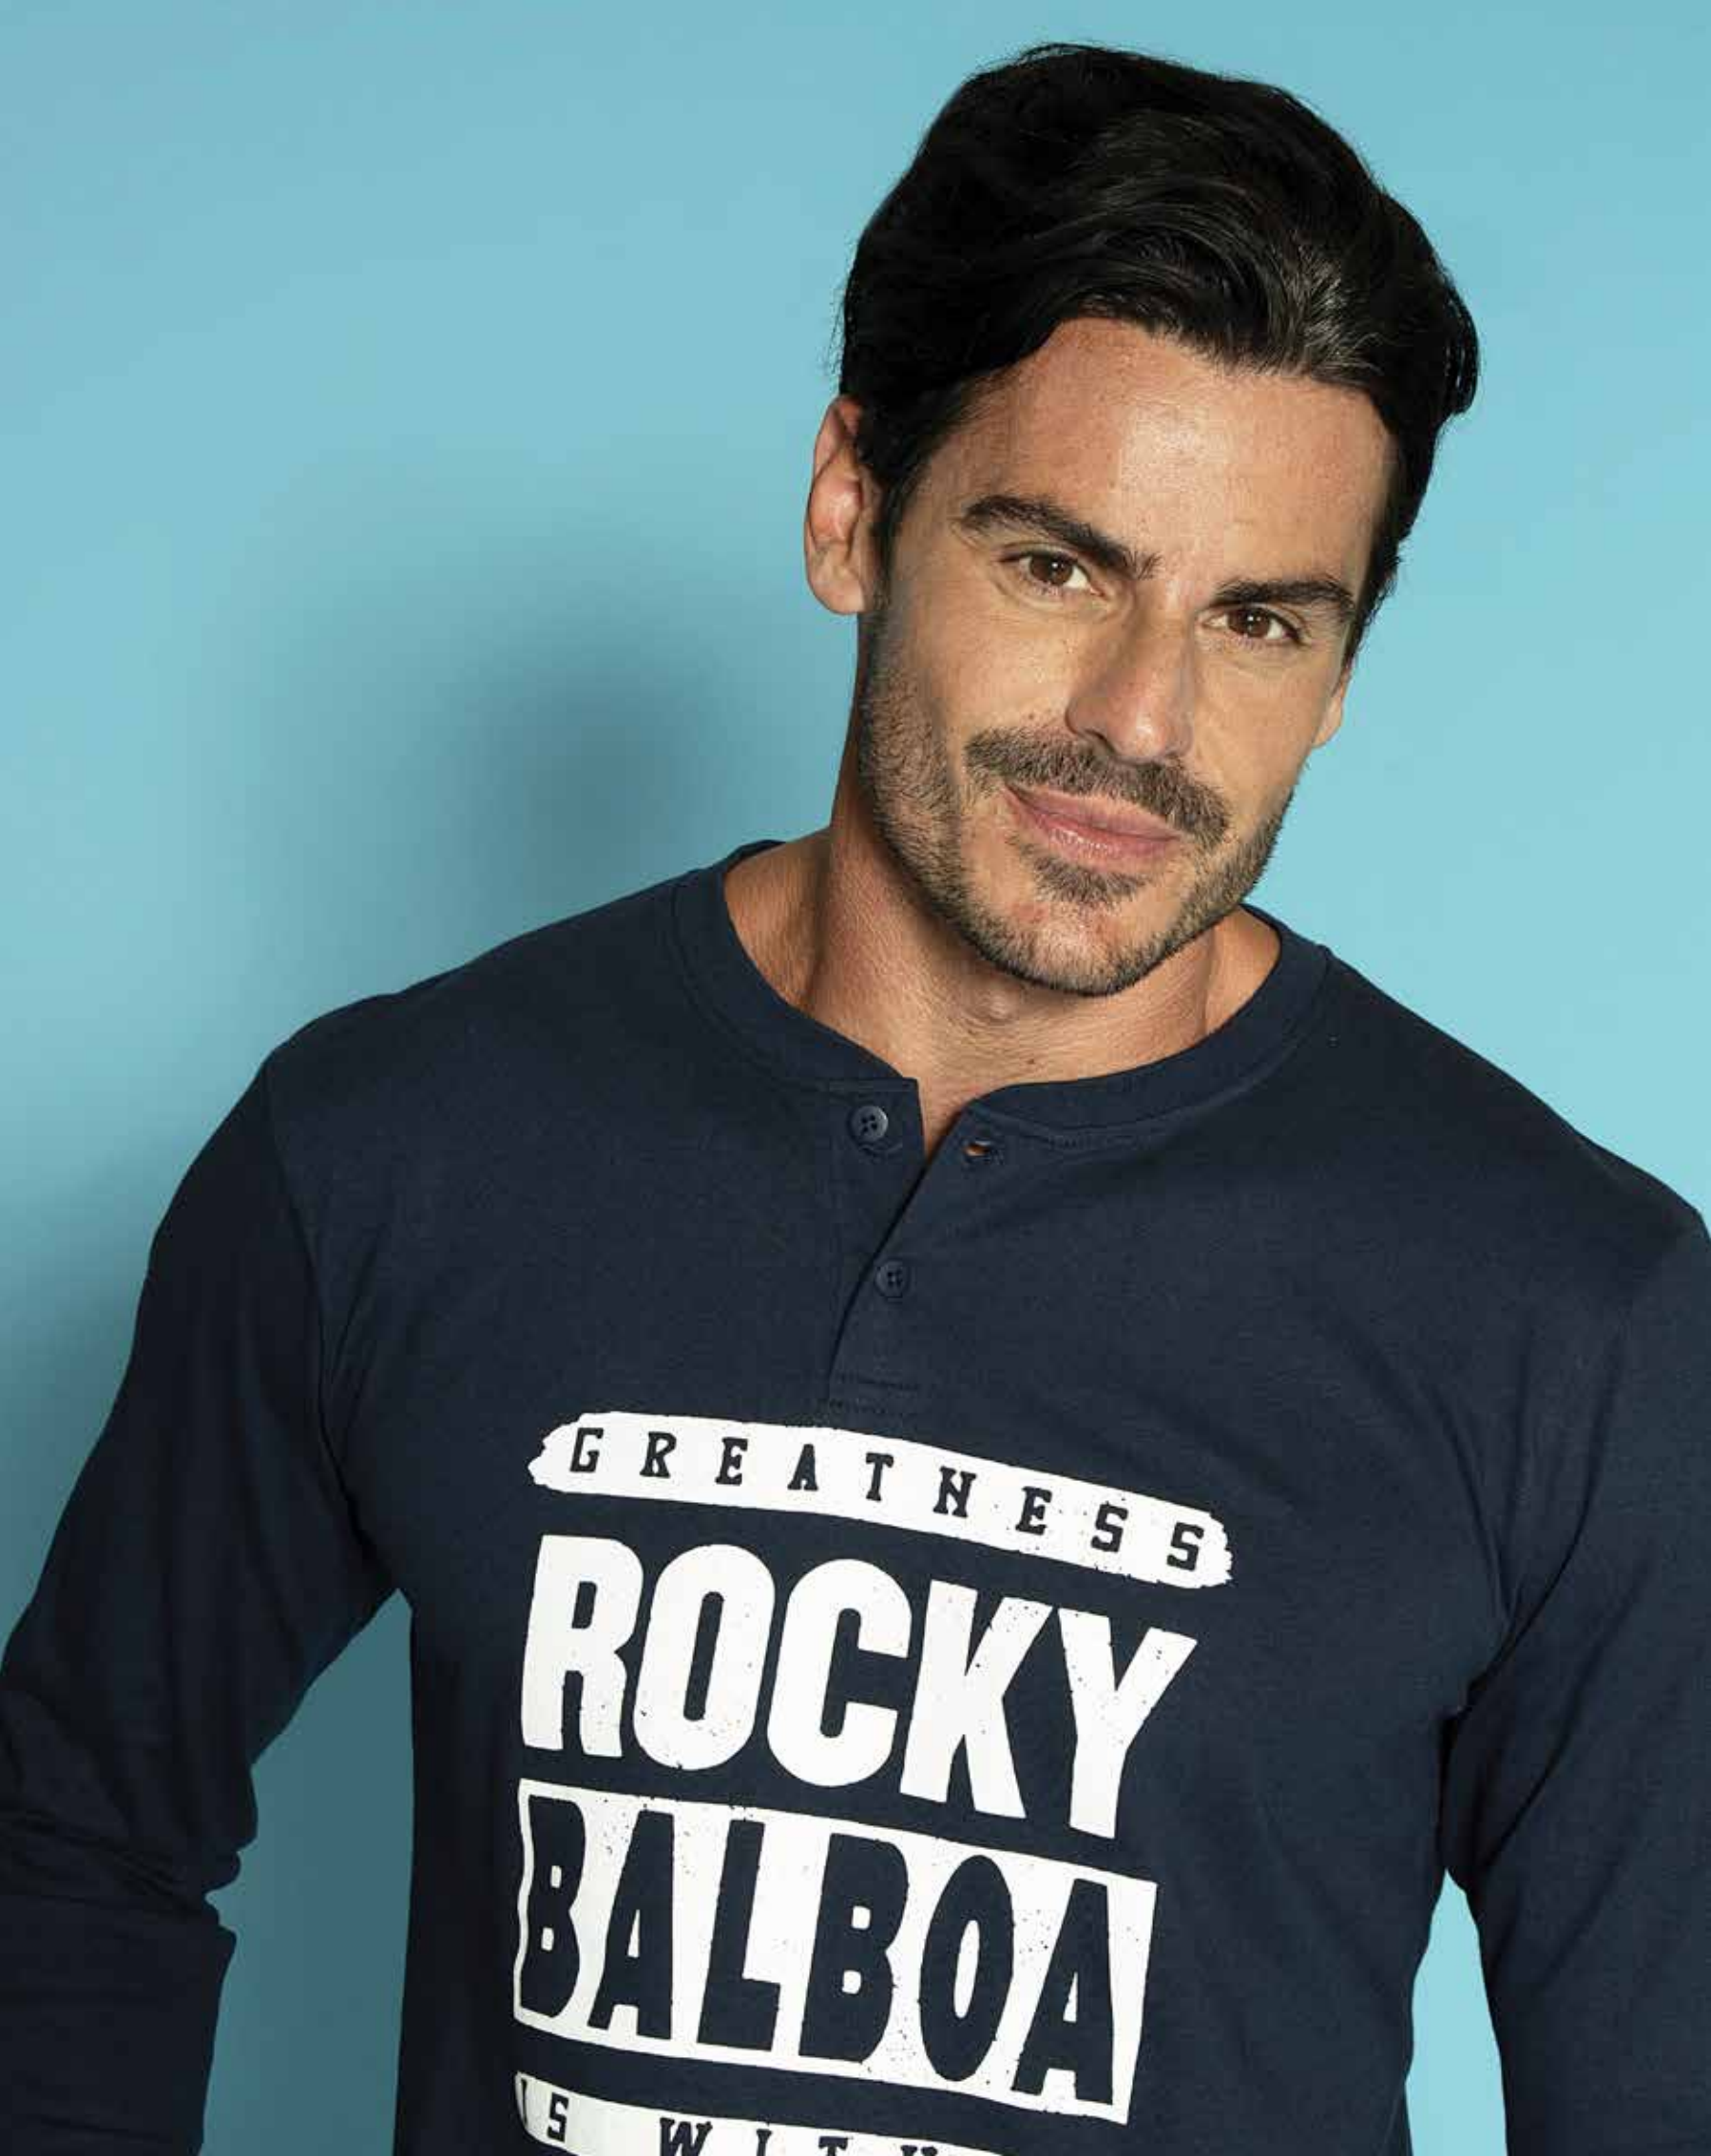

THE ITALIAN STALLION

UOMO

NIGHTWEAR

SPRING SUMMER

2025

ROCKY

NIGHTWEAR
SPRING SUMMER 2025

G R E A T N E S S