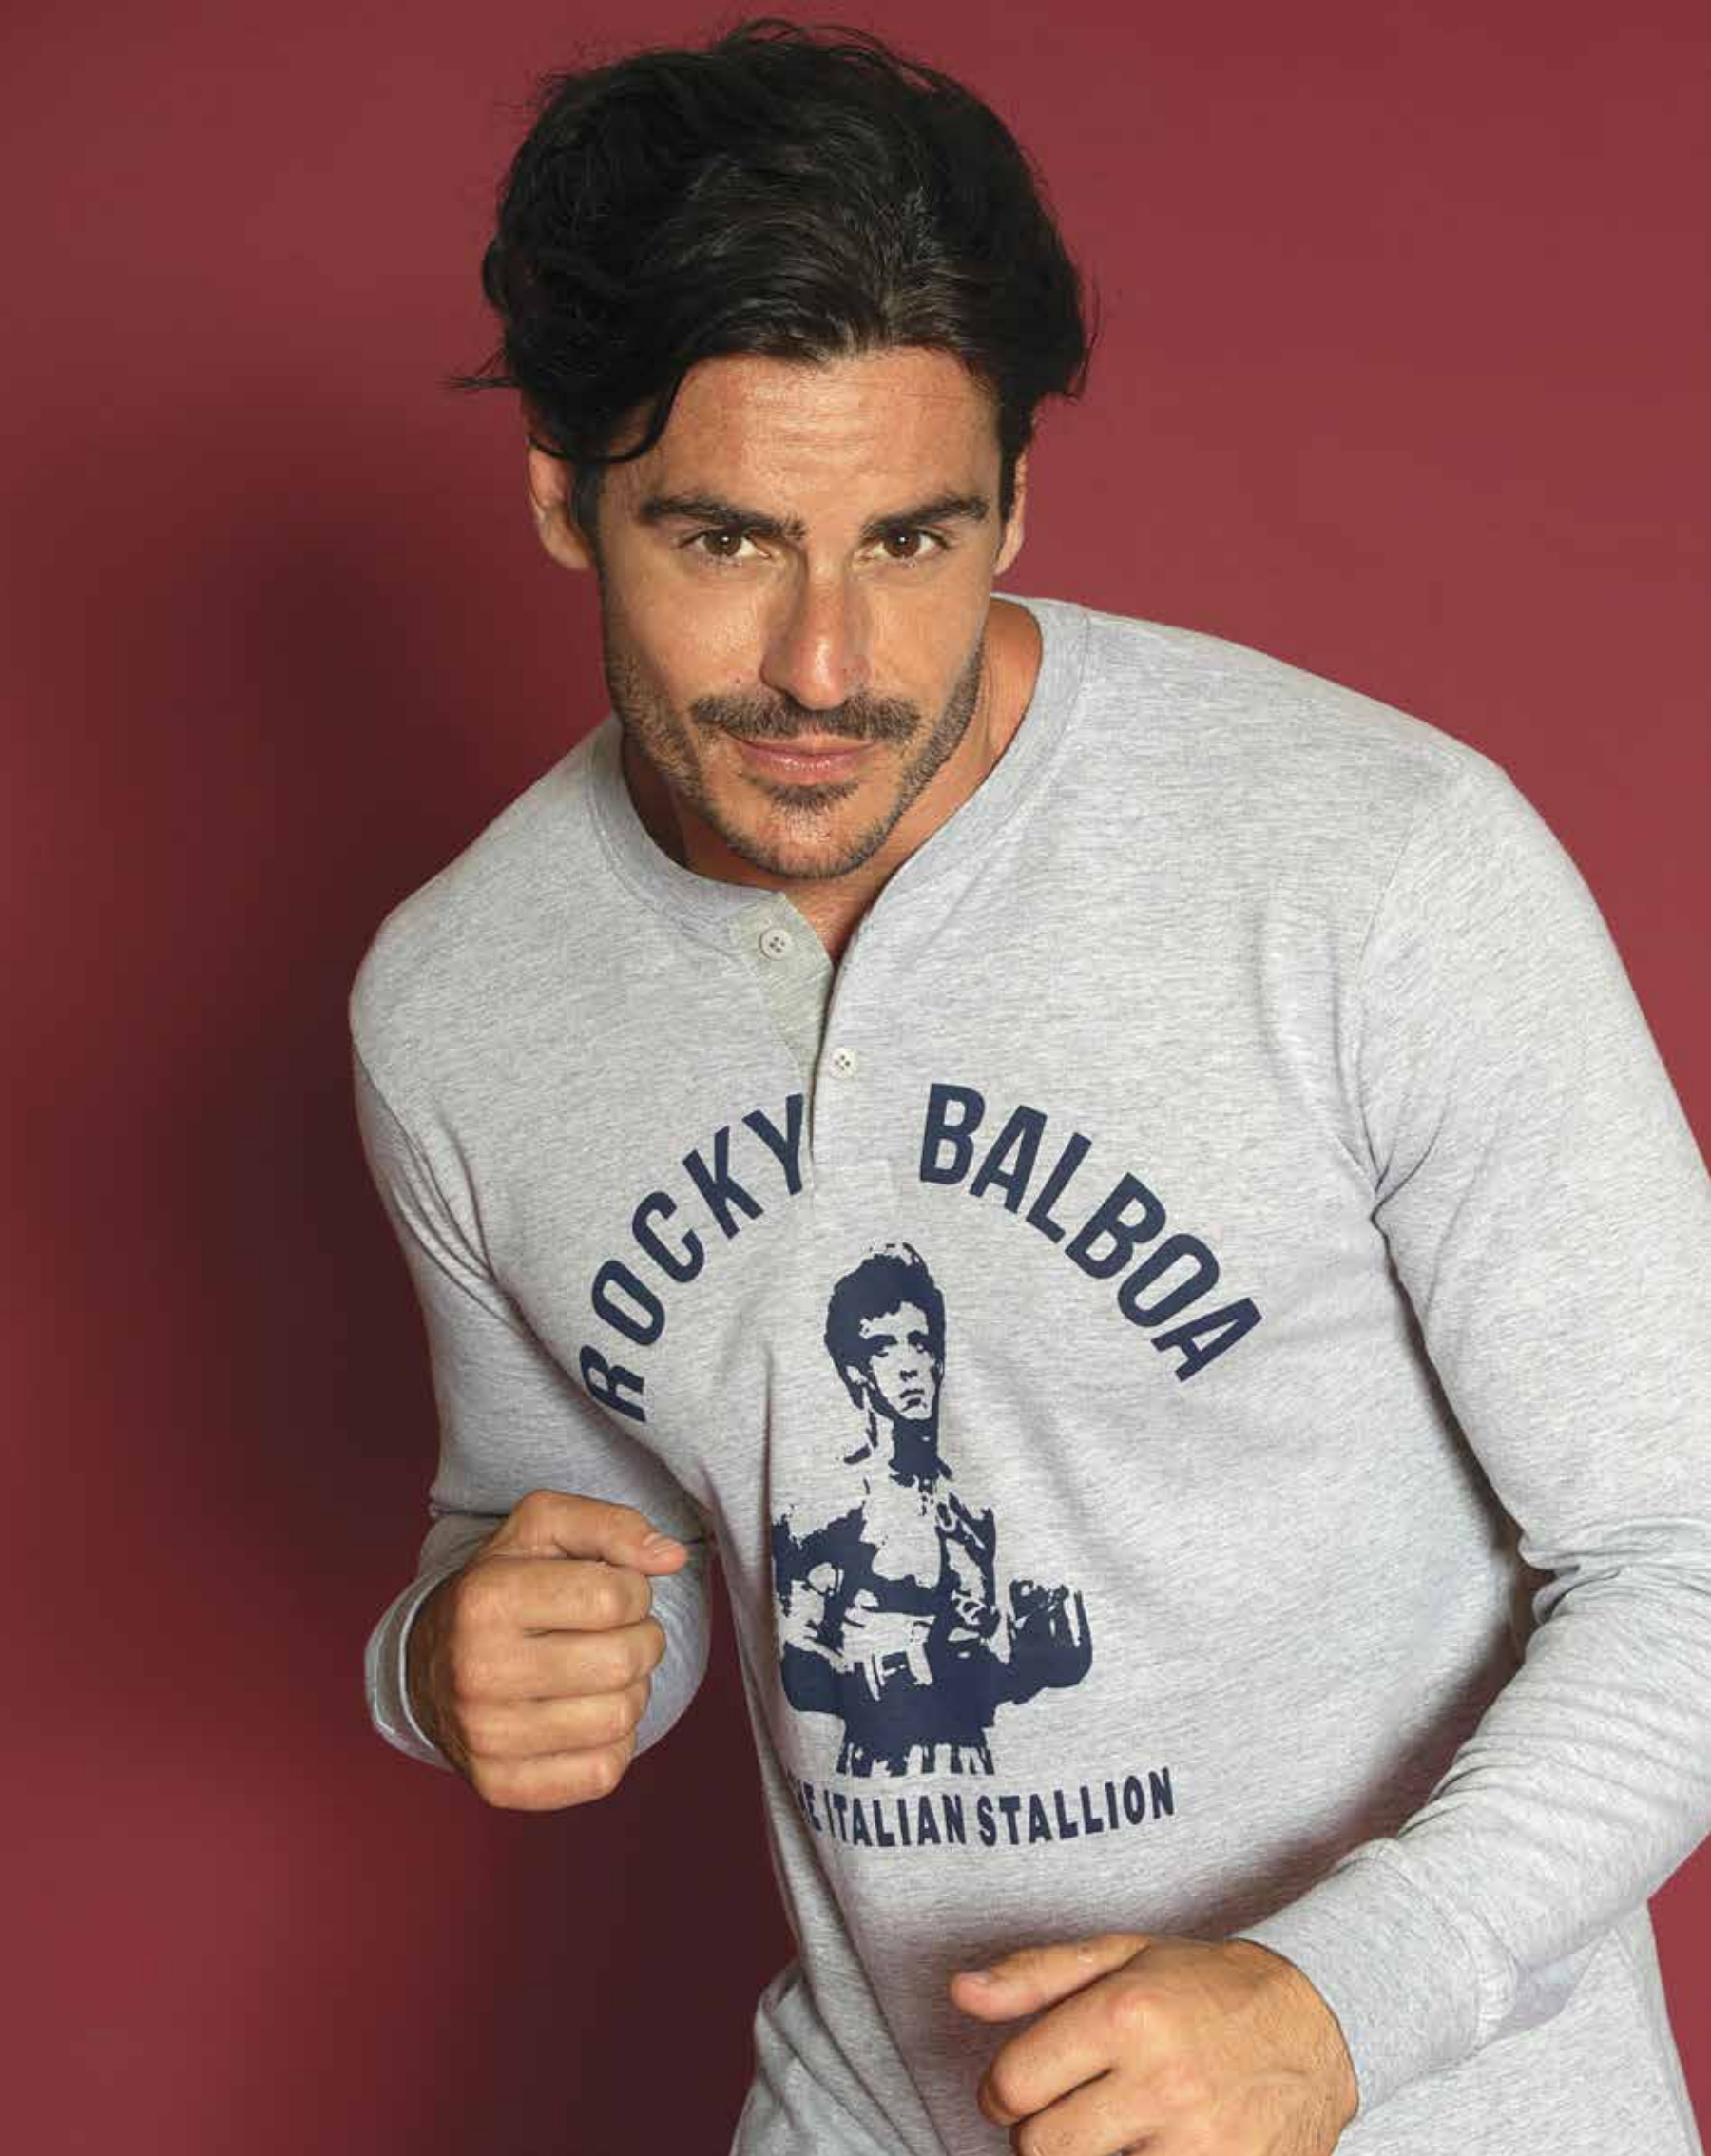

ROCKY BALBOA

THE ITALIAN STALLION